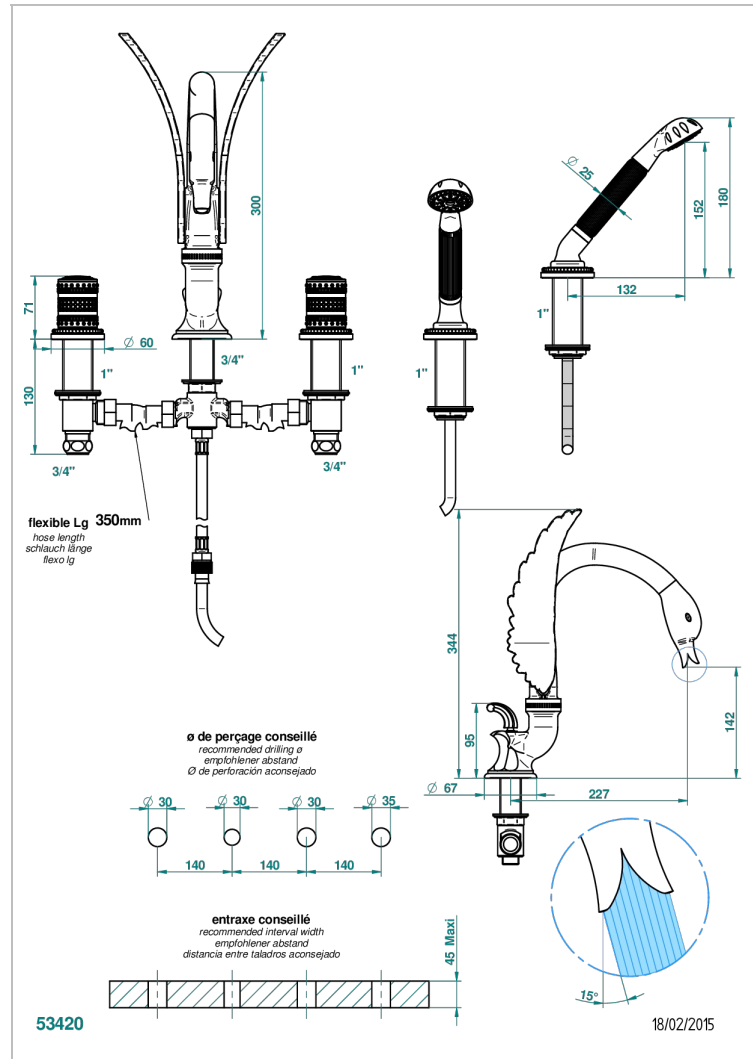

# MONTE CARLO, GOLD PORCELAIN

U8B-112BSG

Rim mounted 4-hole bath/shower mixer, diverter to super goliath spout

THG<sup>®</sup>  
PARIS

## CHARACTERISTIC

- ACS : 18ACCLY473
- NF : NF EN 200 - IID/A - Chrome

## AVAILABLE FINITIONS

- Antique nickel - H28
- Black ceram - D30
- Lacquered light bronze - D01
- Matt chrome - C02
- Matt gold - F07
- Matt nickel (color finish) - C01

- Polished chrome (color finish) - A02
- Polished chrome / Polished gold (color finish) - G02
- Polished gold (color finish) - F01
- Polished nickel - B01
- Soft gold - F30
- Soft matt gold - F31

- Varnished matt antique red copper (color finish) - H07