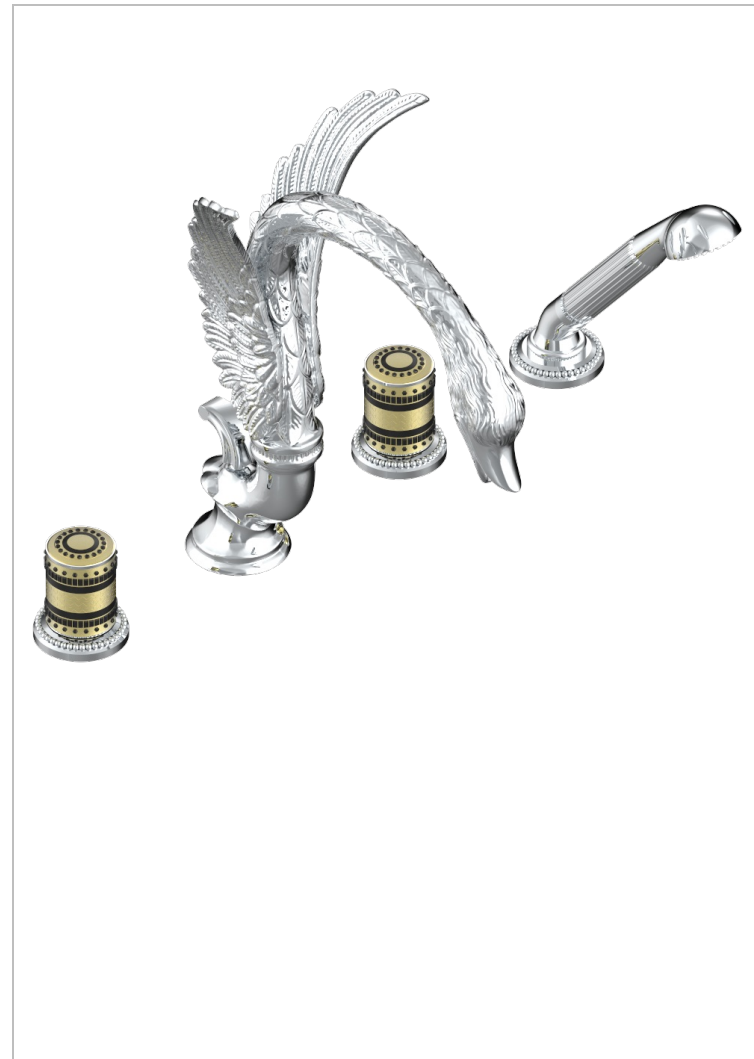

# MONTE CARLO, GOLD PORCELAIN

U8B-112BSG

Rim mounted 4-hole bath/shower mixer, diverter to super goliath spout

THG<sup>®</sup>  
PARIS

## CHARACTERISTIC

- ACS : 18ACCLY473
- NF : NF EN 200 - IID/A - Chrome

## AVAILABLE FINITIONS

- Antique nickel - H28
- Black ceram - D30
- Lacquered light bronze - D01
- Matt chrome - C02
- Matt gold - F07
- Matt nickel (color finish) - C01

- Polished chrome (color finish) - A02
- Polished chrome / Polished gold (color finish) - G02
- Polished gold (color finish) - F01
- Polished nickel - B01
- Soft gold - F30
- Soft matt gold - F31

- Varnished matt antique red copper (color finish) - H07