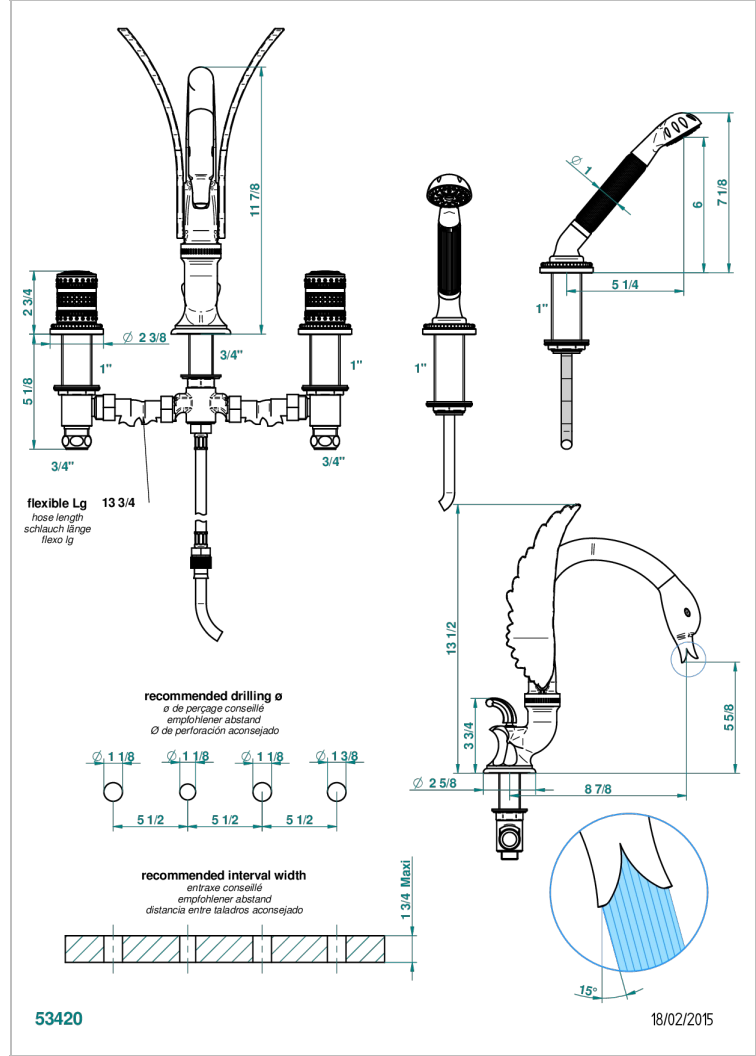

MONTE CARLO, GOLD PORCELAIN

U8B-112BSG

Rim mounted 4-hole bath/shower mixer, diverter to super goliath spout

THG
PARIS

CHARACTERISTIC

- ACS : 18ACCLY473
- NF : NF EN 200 - IID/A - Chrome

STANDARDS

AVAILABLE FINITIONS

- | | | |
|----------------------------------|--|--|
| Antique nickel - H28 | Polished chrome (color finish) - A02 | Varnished matt antique red copper (color finish) - H07 |
| Black ceram - D30 | Polished chrome / Polished gold (color finish) - G02 | |
| Lacquered light bronze - D01 | Polished gold (color finish) - F01 | |
| Matt chrome - C02 | Polished nickel - B01 | |
| Matt gold - F07 | Soft gold - F30 | |
| Matt nickel (color finish) - C01 | Soft matt gold - F31 | |