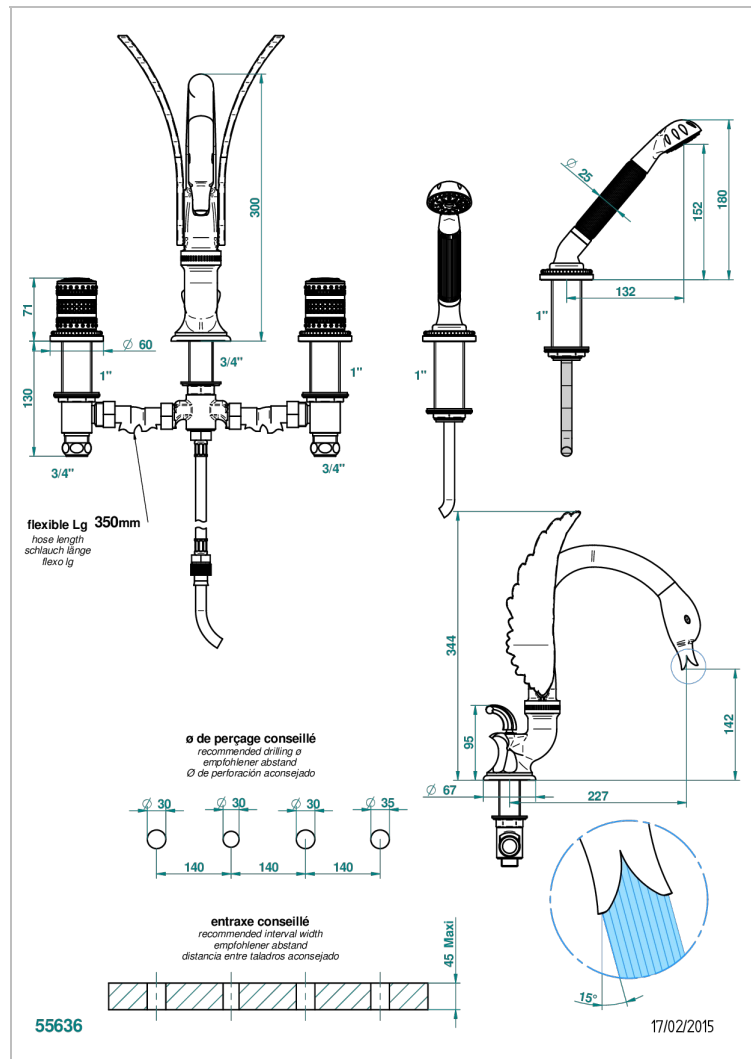

MONTE CARLO, WHITE GOLD PORCELAIN

U8C-112BSG

Rim mounted 4-hole bath/shower mixer, diverter to super goliath spout

CHARACTERISTIC

- ACS : 18ACCLY473
- NF : NF EN 200 - IID/A - Chrome

STANDARDS

AVAILABLE FINITIONS

- Antique nickel - H28
- Black ceram - D30
- Lacquered light bronze - D01
- Matt chrome - C02
- Matt gold - F07
- Matt nickel (color finish) - C01

- Polished chrome (color finish) - A02
- Polished chrome / Polished gold (color finish) - G02
- Polished gold (color finish) - F01
- Polished nickel - B01
- Soft gold - F30
- Soft matt gold - F31

- Varnished matt antique red copper (color finish) - H07