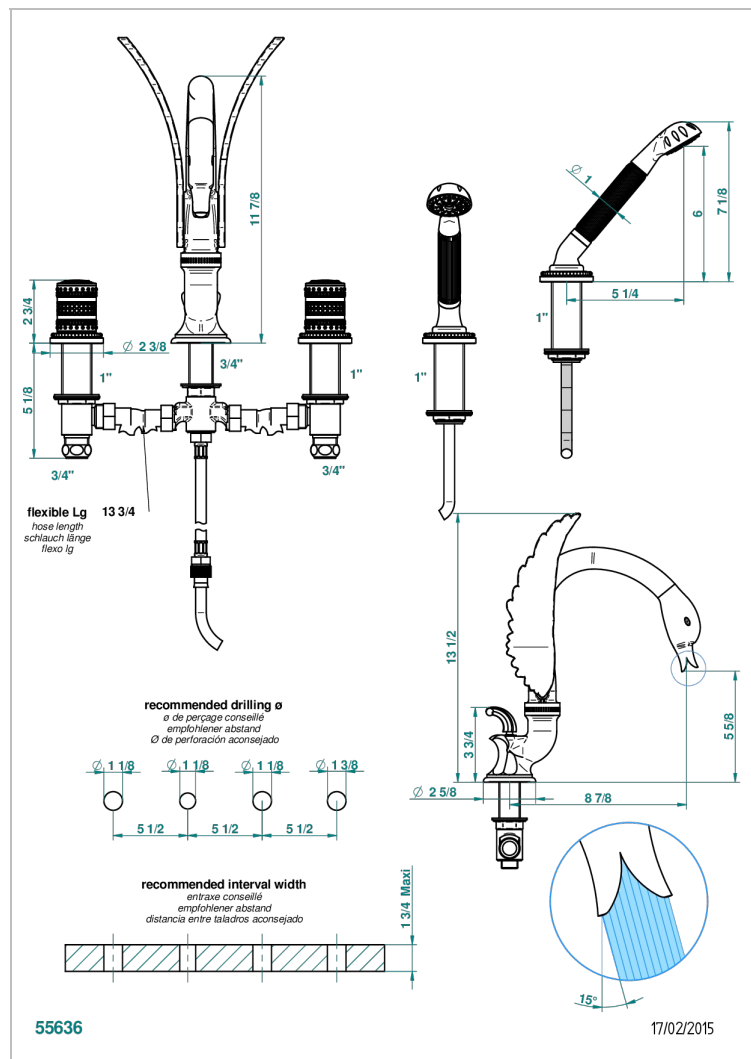

MONTE CARLO, WHITE GOLD PORCELAIN

U8C-112BSG

Rim mounted 4-hole bath/shower mixer, diverter to super goliath spout

CHARACTERISTIC

- ACS : 18ACCLY473
- NF : NF EN 200 - IID/A - Chrome

STANDARDS

AVAILABLE FINITIONS

- Antique nickel - H28
- Black ceram - D30
- Lacquered light bronze - D01
- Matt chrome - C02
- Matt gold - F07
- Matt nickel (color finish) - C01

- Polished chrome (color finish) - A02
- Polished chrome / Polished gold (color finish) - G02
- Polished gold (color finish) - F01
- Polished nickel - B01
- Soft gold - F30
- Soft matt gold - F31

- Varnished matt antique red copper (color finish) - H07