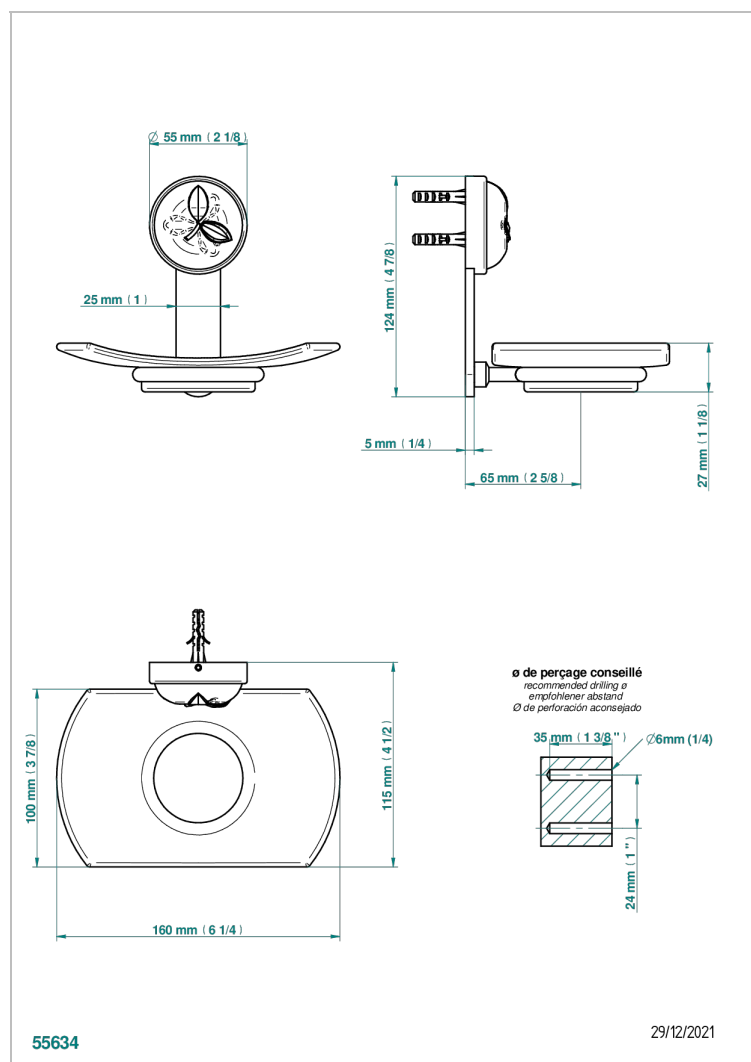

POMME GOLD LUSTER CRYSTAL

A46-500

Glass soap dish, wall mounted

CHARACTERISTIC

- Pomme Gold luster crystal
- Glass soap dish, wall mounted

AVAILABLE FINITIONS

Black ceram - D30

Blush PVD - H62