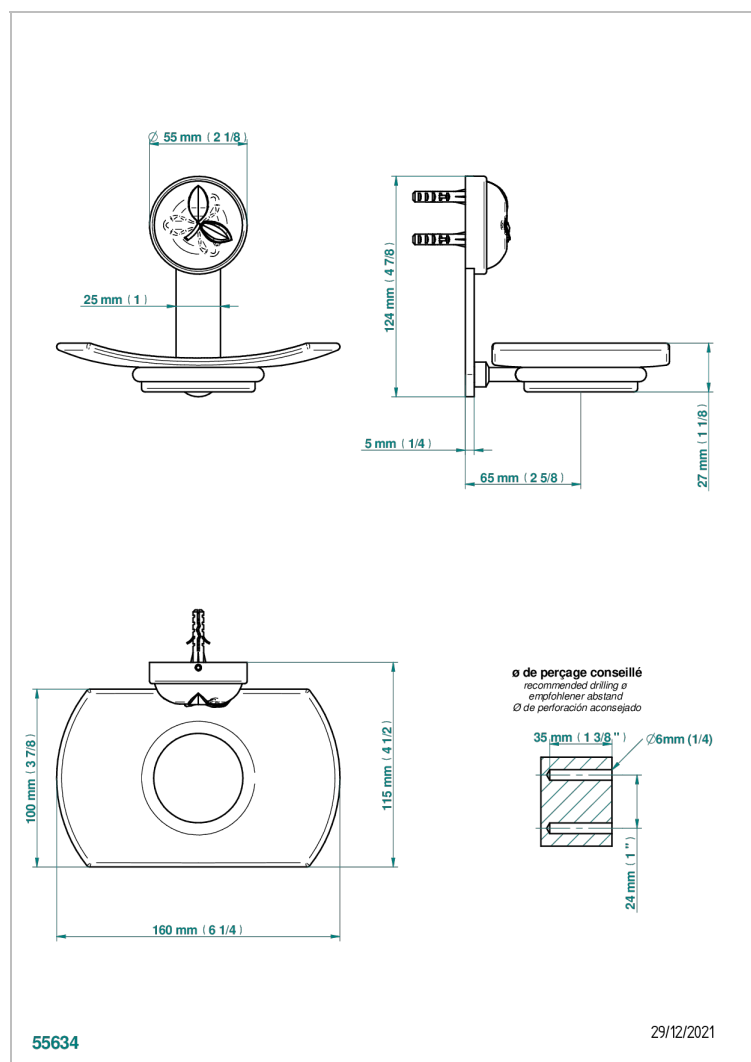

# POMME GOLD LUSTER CRYSTAL

A46-500

Wall mounted glass soap dish

## CHARACTERISTIC

- Pomme Gold luster crystal
- Wall mounted glass soap dish