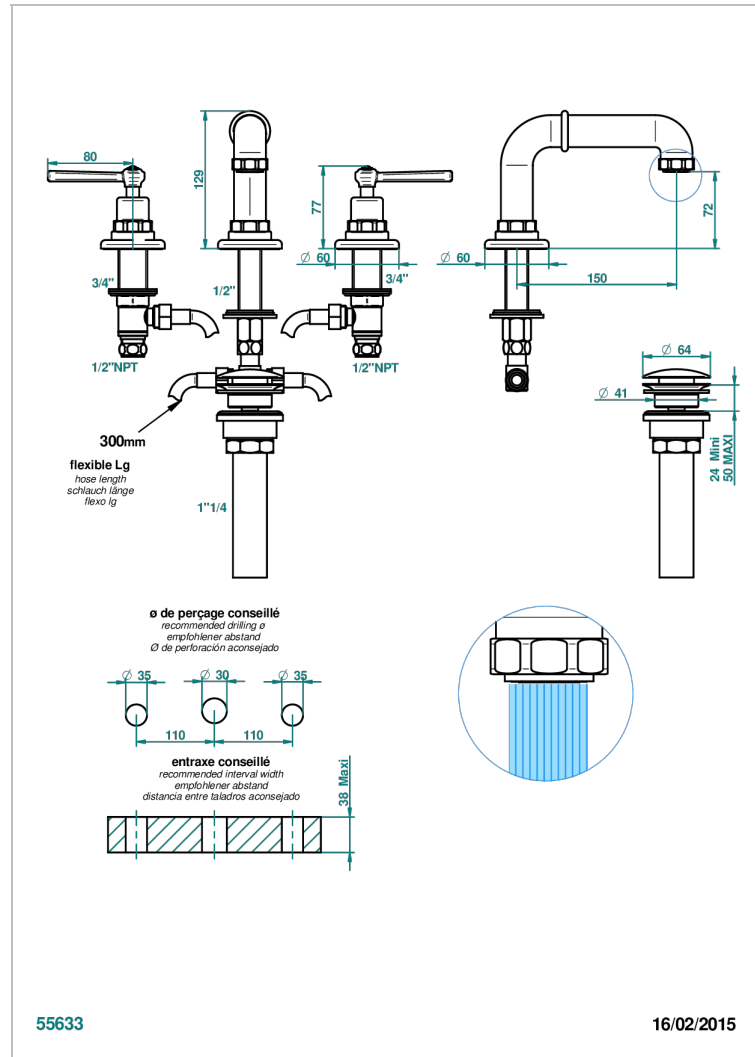

SAINT-GERMAIN CON MANETAS

G7D-151/US

Rim mounted 3-hole basin mixer with waste

THG[®]
PARIS

CARACTERÍSTICAS

- Saint-germain con manetas
- Rim mounted 3-hole basin mixer with waste

ESPECIFICACIONES TÉCNICAS

- Recommandé : 3 bars (max. 5 bars) - Advised : 43,5 psi (max. 72 psi)
- 5,7 l/min à 3 bars (1.5 gpm at 43.5 psi)