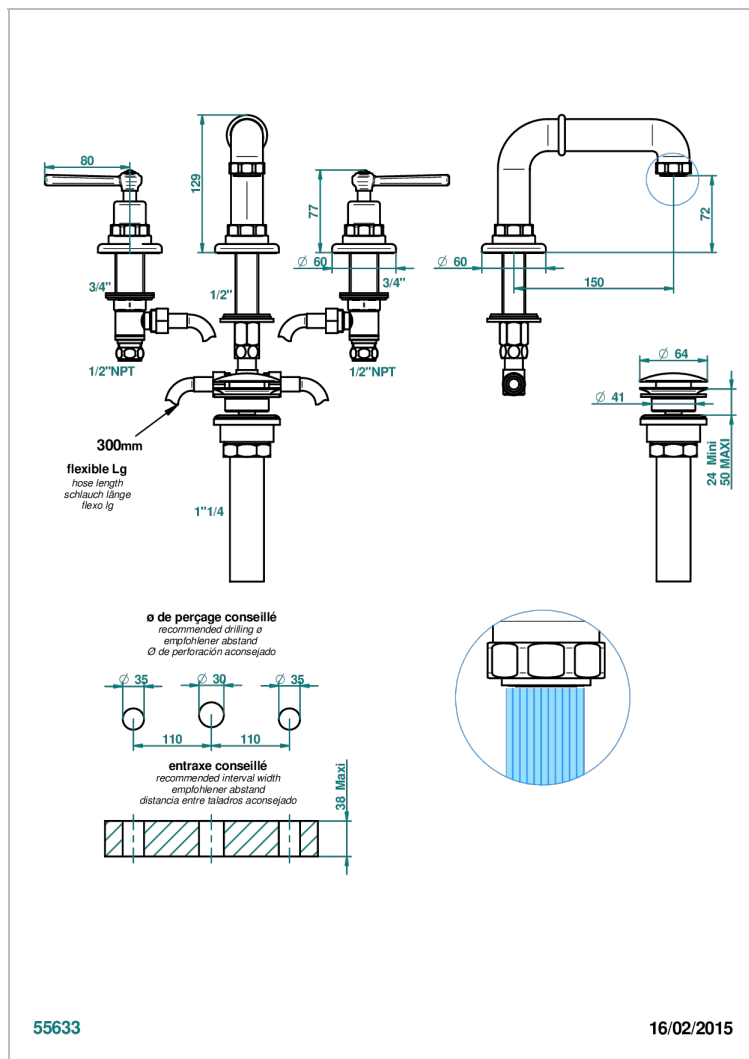

# SAINT-GERMAIN WITH LEVER HANDLES

G7D-151/US

Widespread lavatory set with drain

## CHARACTERISTIC

- Saint-germain with lever handles
- Widespread lavatory set with drain