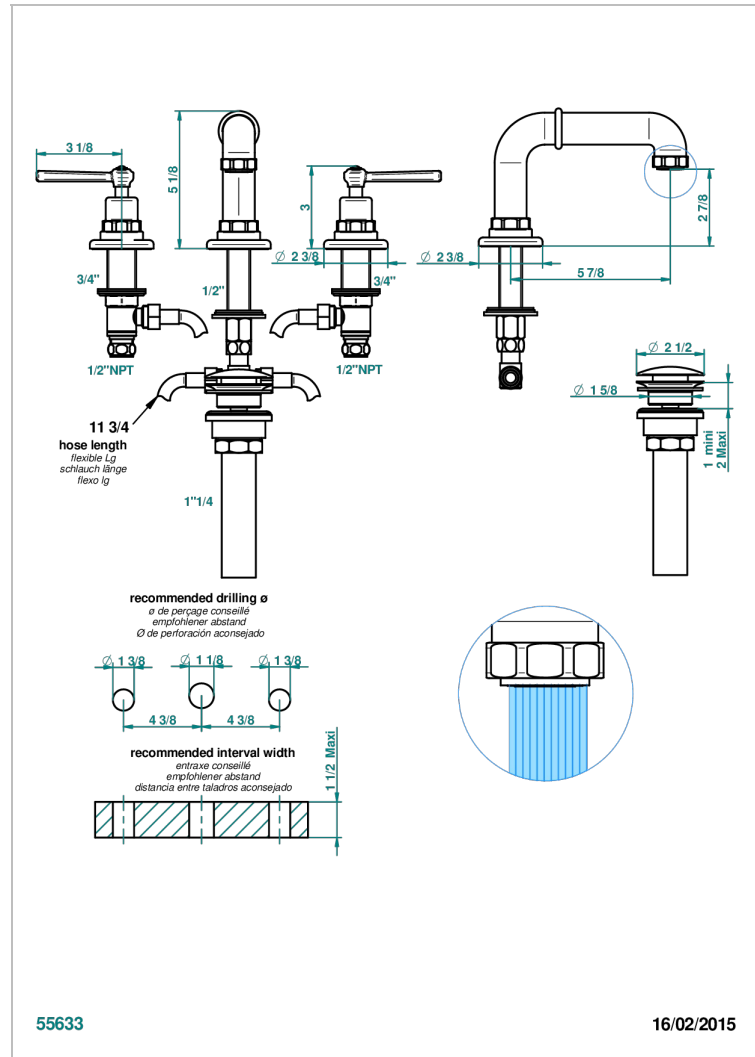

# SAINT-GERMAIN CON MANETAS

G7D-151/US

Rim mounted 3-hole basin mixer with waste

THG<sup>®</sup>  
PARIS

## CARACTERÍSTICAS

- Saint-germain con manetas
- Rim mounted 3-hole basin mixer with waste