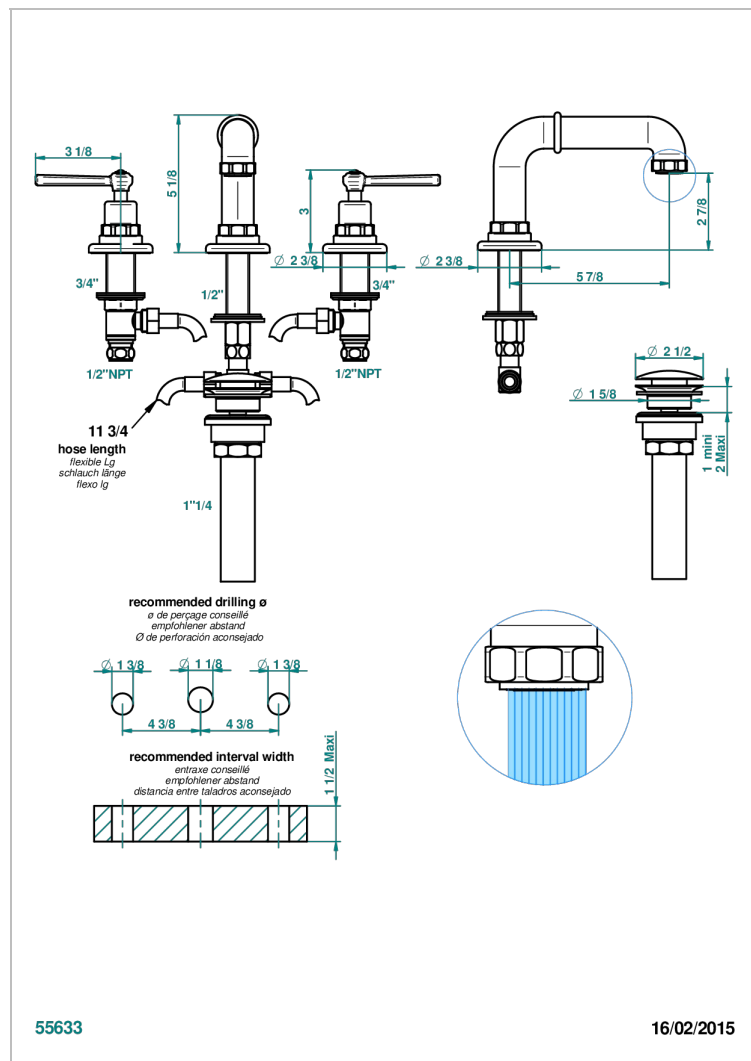

SAINT-GERMAIN WITH LEVER HANDLES

G7D-151/US

Widespread lavatory set with drain

CHARACTERISTIC

- Saint-germain with lever handles
- Widespread lavatory set with drain

TECHNICAL SPECS

- Recommandé : 3 bars (max. 5 bars) - Advised : 43,5 psi (max. 72 psi)
- 5,7 l/min à 3 bars (1.5 gpm at 43.5 psi)