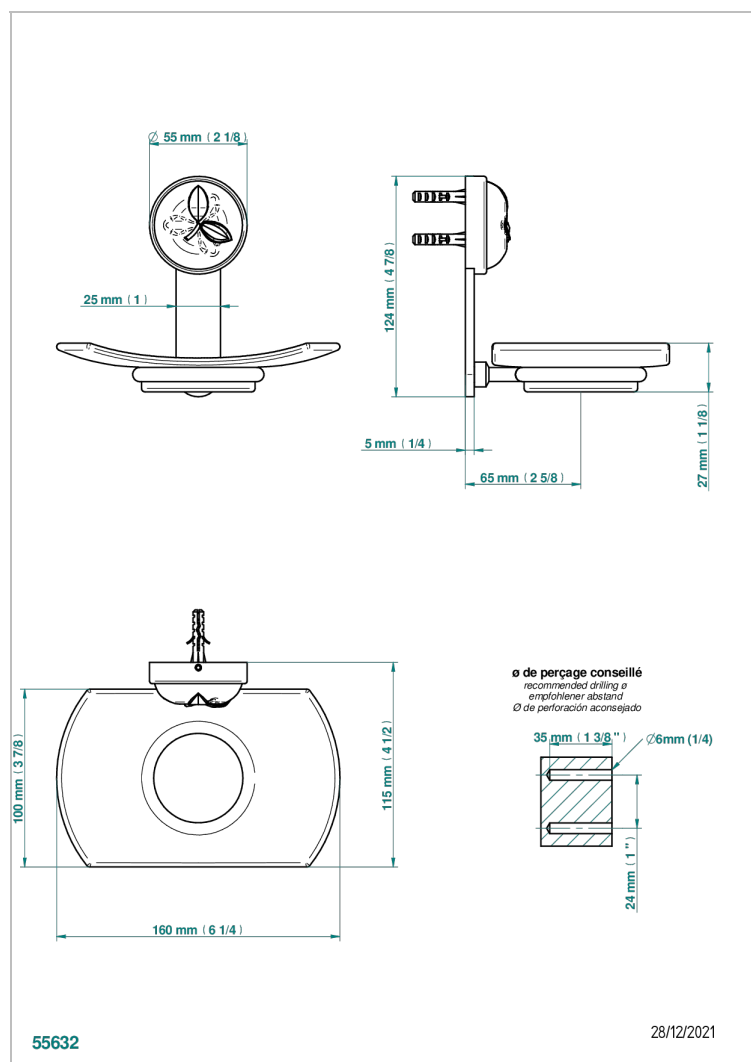

# POMME CLEAR SATINY CRYSTAL

A42-500

Glass soap dish, wall mounted

## CHARACTERISTIC

- Pomme Clear satiny crystal
- Glass soap dish, wall mounted