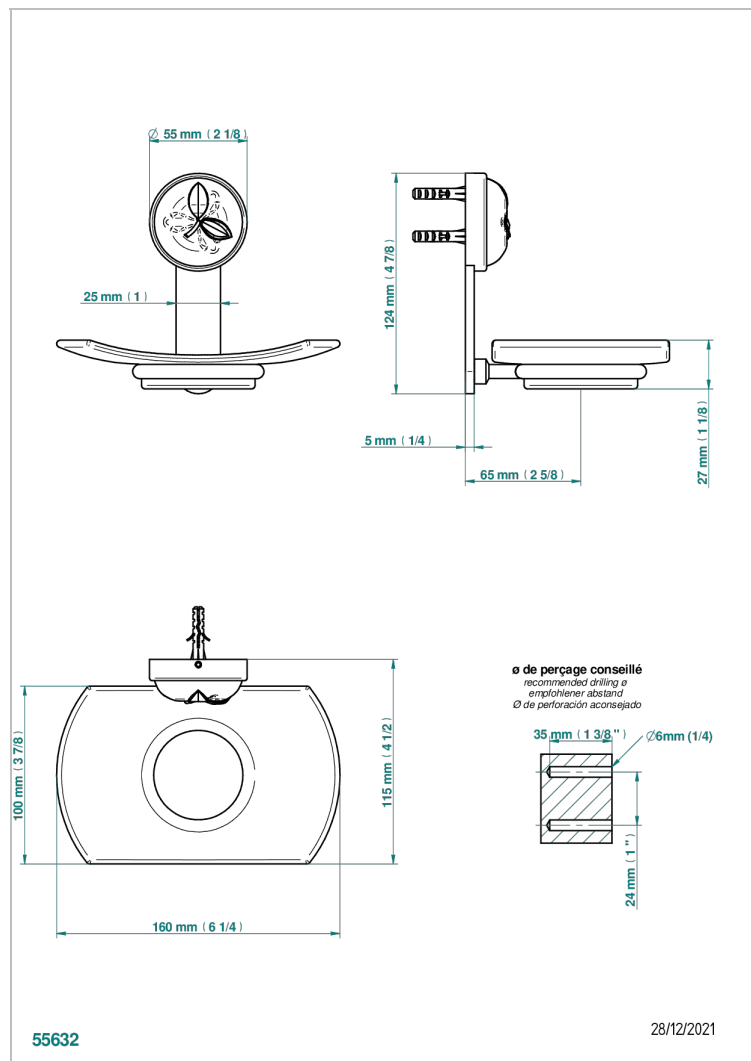

POMME CLEAR SATIN CRYSTAL

A42-500

Wall mounted glass soap dish

CHARACTERISTIC

- Pomme Clear satin crystal
- Wall mounted glass soap dish

AVAILABLE FINITIONS

Antique nickel - H28
Black ceram - D30
Blush PVD - H62
Brass color PVD - H49
Brown bronze color PVD - F33
Gold color PVD - H52