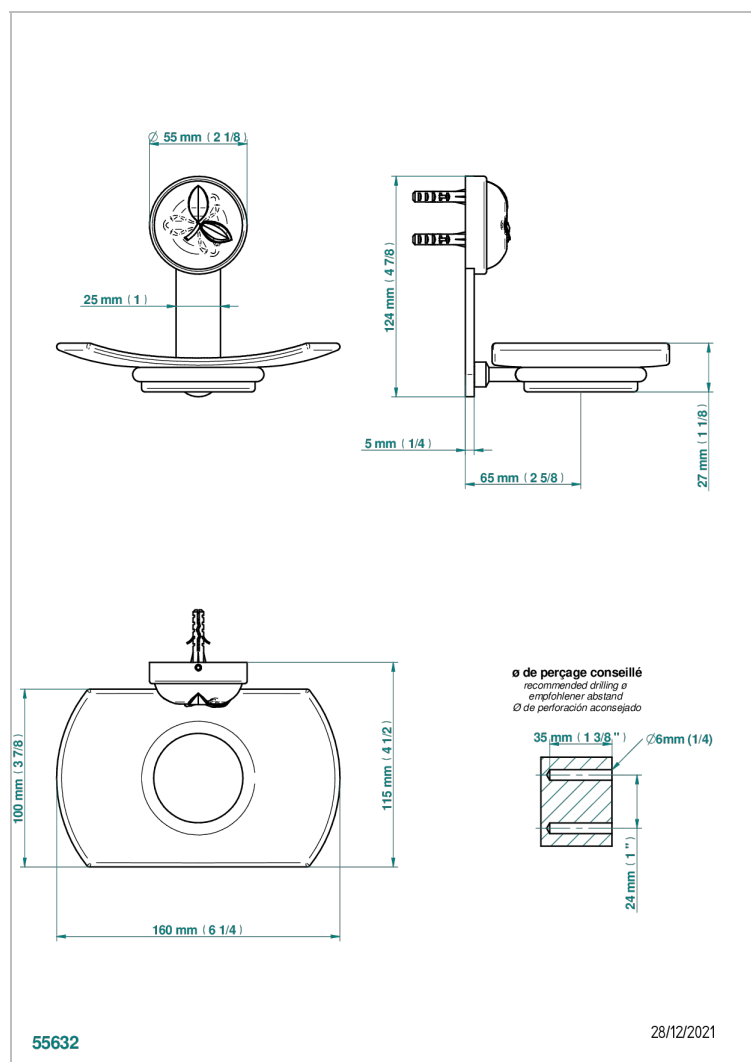

POMME CLEAR SATIN CRYSTAL

A42-500

Wall mounted glass soap dish

CHARACTERISTIC

- Pomme Clear satin crystal
- Wall mounted glass soap dish

AVAILABLE FINITIONS

Antique nickel - H28
Black ceram - D30
Blush PVD - H62
Brass color PVD - H49
Brown bronze color PVD - F33
Gold color PVD - H52