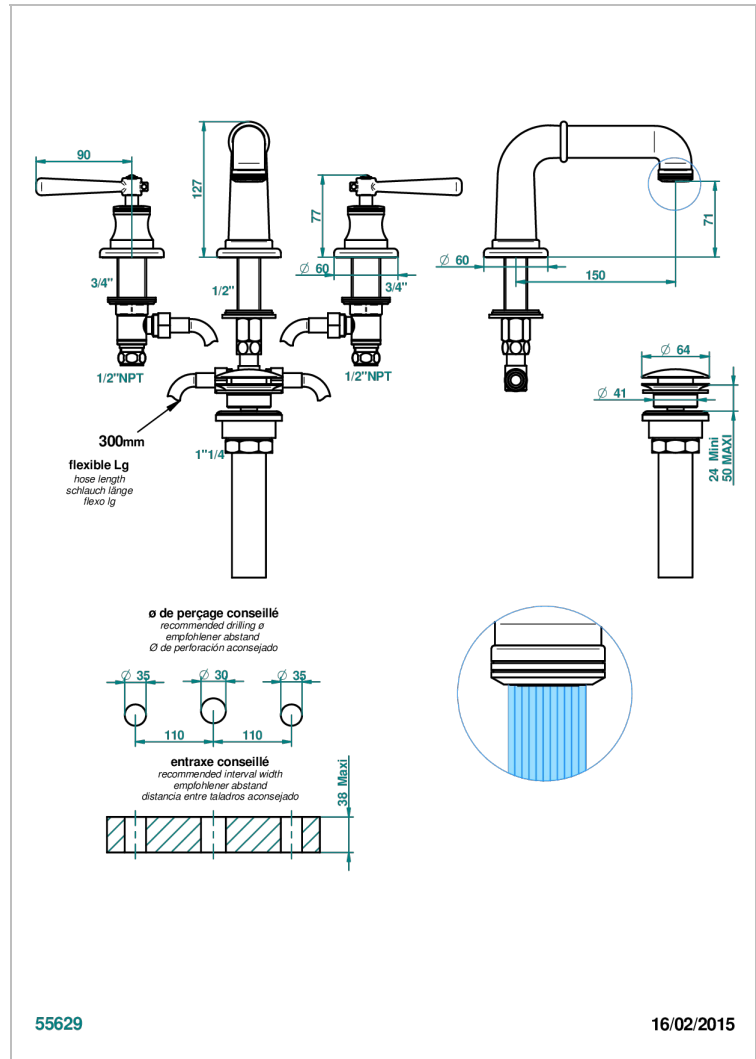

BEAUBOURG CON MANETAS

G7B-151/US

Rim mounted 3-hole basin mixer with waste

CARACTERÍSTICAS

- Beaubourg con manetas
- Rim mounted 3-hole basin mixer with waste

ESPECIFICACIONES TÉCNICAS

- Recommandé : 3 bars (max. 5 bars) - Advised : 43,5 psi (max. 72 psi)
- 5,7 l/min à 3 bars (1.5 gpm at 43.5 psi)