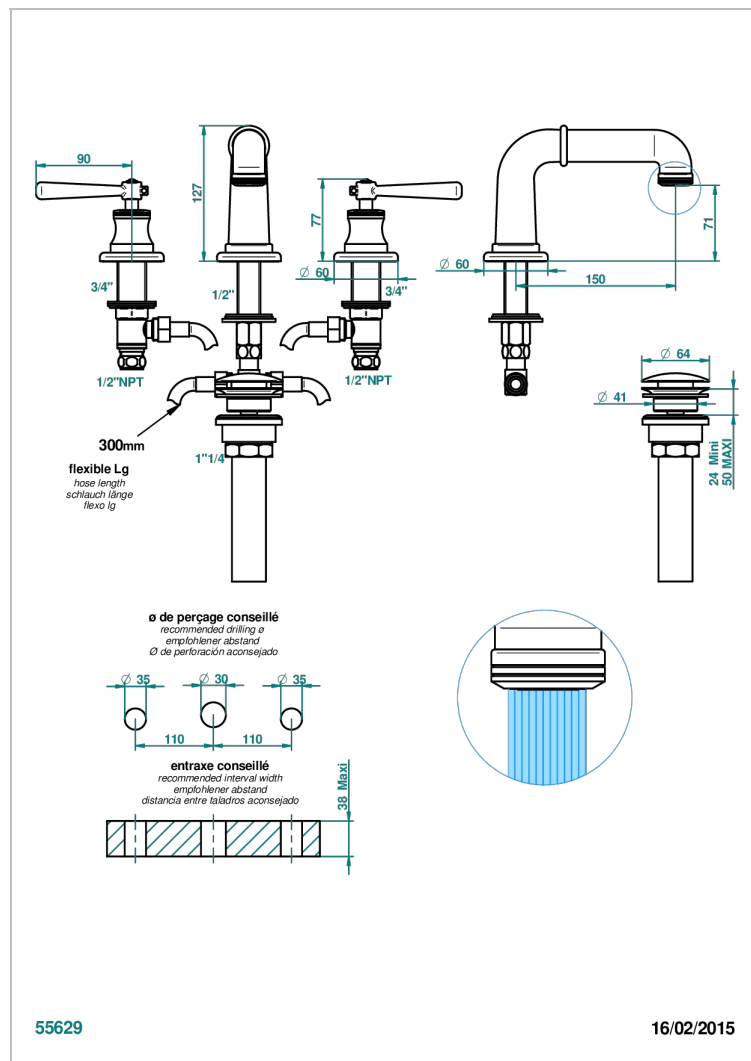

# BEAUBOURG WITH LEVER HANDLES

G7B-151/US

Widespread lavatory set with drain

## CHARACTERISTIC

- Beaubourg with lever handles
- Widespread lavatory set with drain