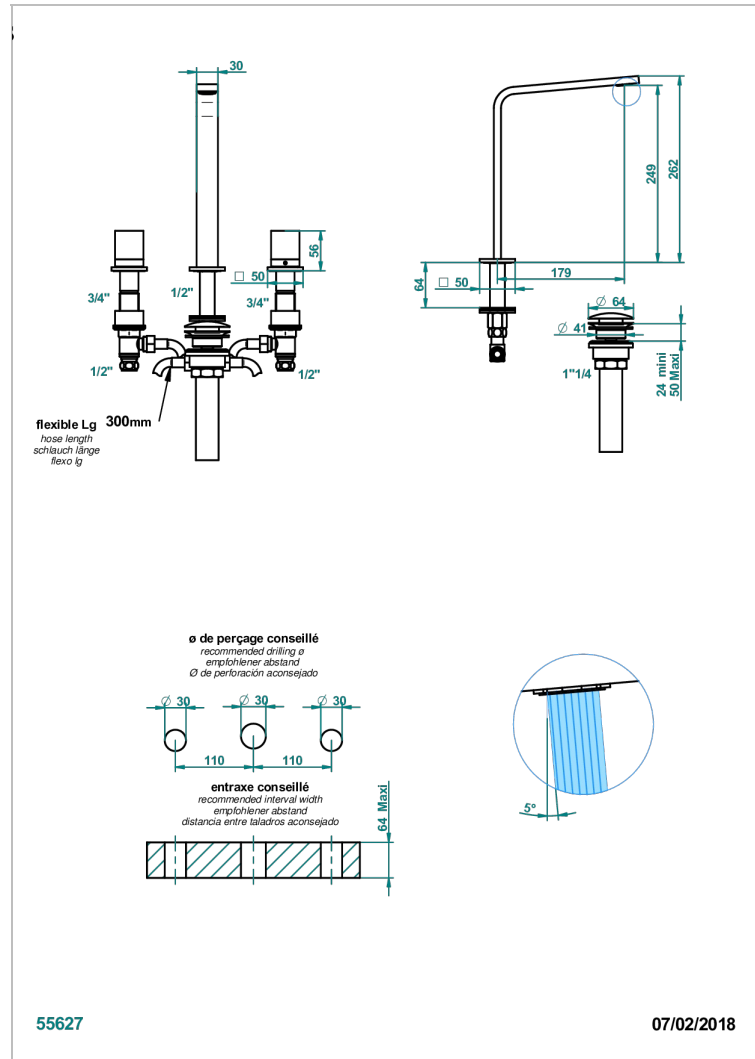

# SOHO 2023

G7K-151/US

Rim mounted 3-hole basin mixer with waste

## CARACTERÍSTICAS

- Soho 2023
- Rim mounted 3-hole basin mixer with waste