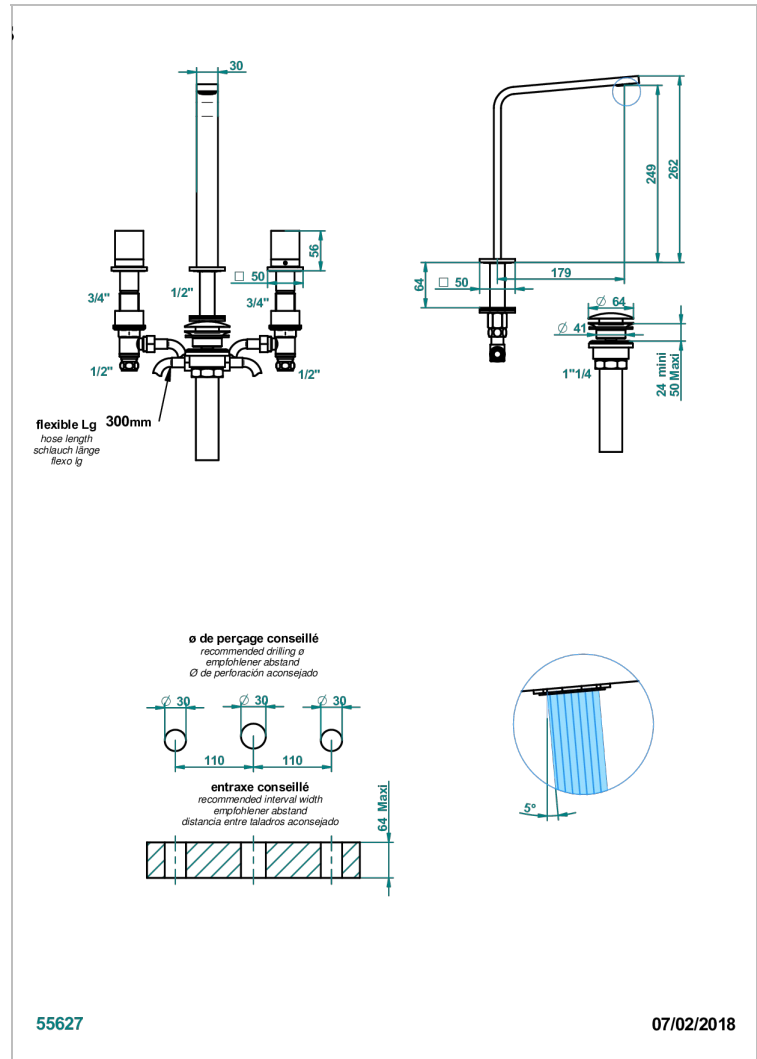

SOHO 2023

G7K-151/US

Widespread lavatory set with drain

THG[®]
PARIS

CHARACTERISTIC

- Soho 2023
- Widespread lavatory set with drain

AVAILABLE FINITIONS

Blush PVD - H62
Brass color PVD - H49
Brown bronze color PVD - F33
Chrome polished - A02
Gold color PVD - H52
Gold mat - F07