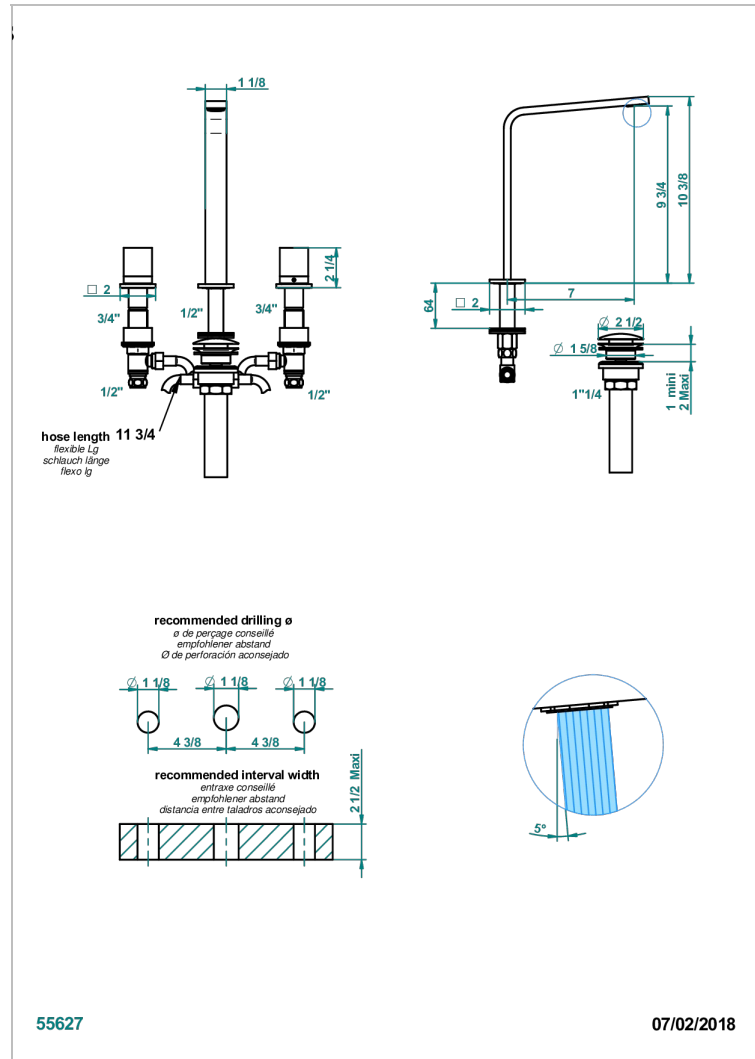

# SOHO 2023

G7K-151/US

Widespread lavatory set with drain

## CHARACTERISTIC

- Soho 2023
- Widespread lavatory set with drain