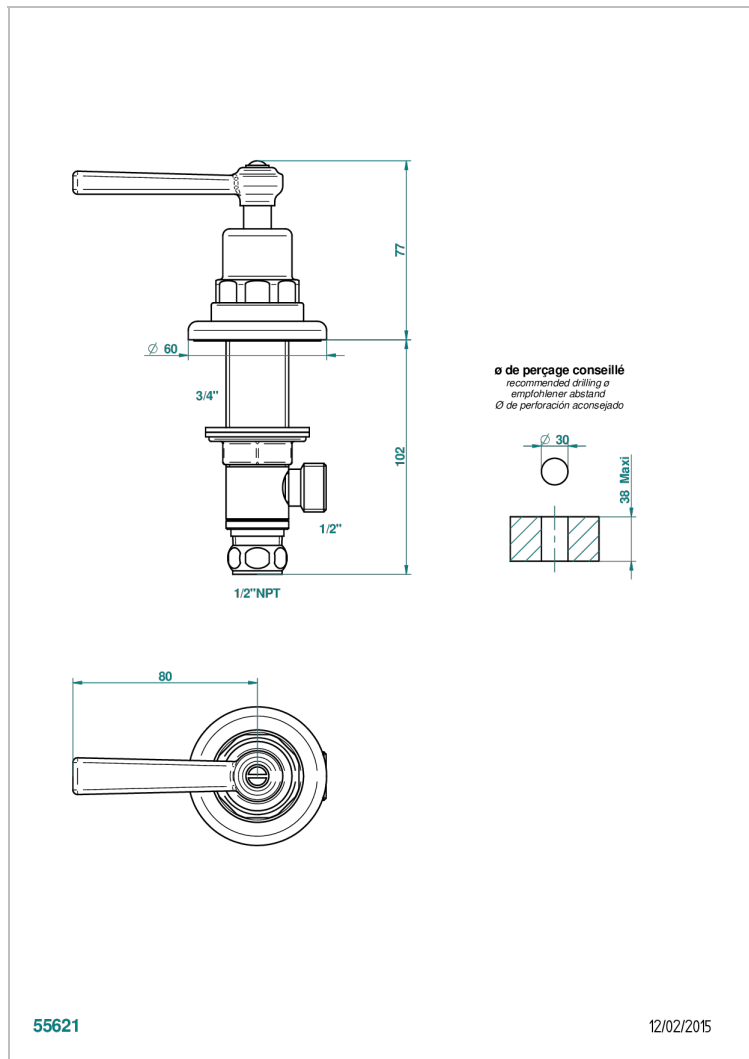

# CLUB SAINT-GERMAIN WITH LEVER HANDLES

G7J-35/HUS

1/2" deck valve with trim for lavatory - Hot

## CHARACTERISTIC

- Club Saint-Germain with lever handles
- 1/2" deck valve with trim for lavatory - Hot