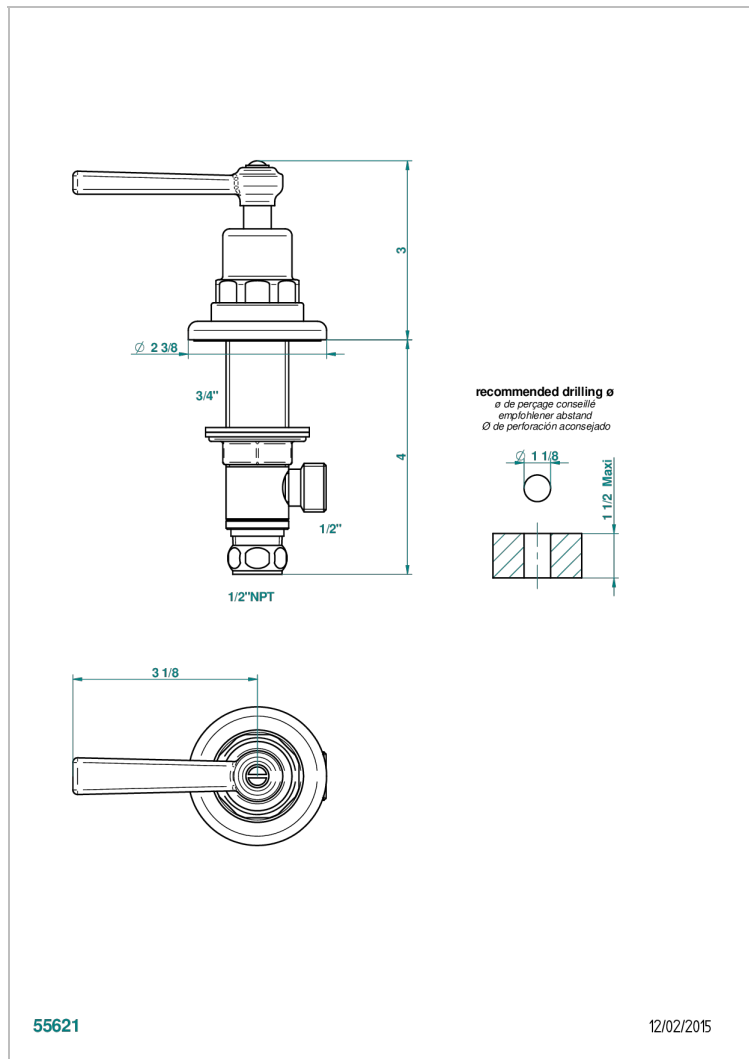

CLUB SAINT-GERMAIN WITH LEVER HANDLES

G7J-35/HUS

1/2" deck valve with trim for lavatory - Hot

CHARACTERISTIC

- Club Saint-Germain with lever handles
- 1/2" deck valve with trim for lavatory - Hot

AVAILABLE FINITIONS