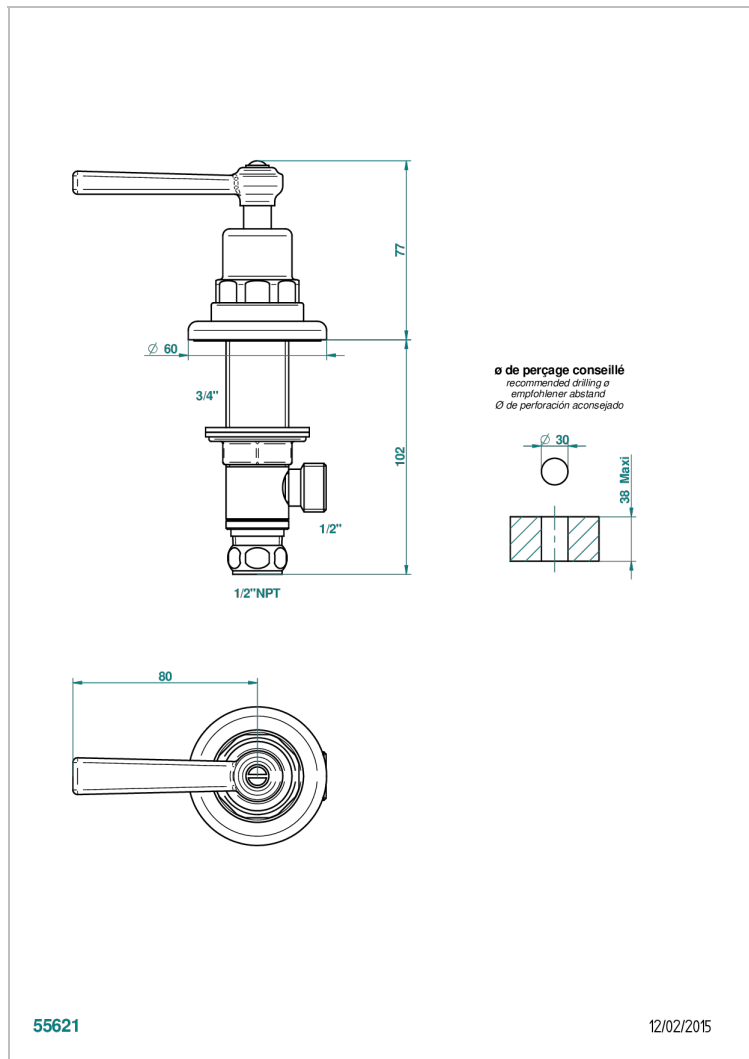

# SAINT-GERMAIN WITH LEVER HANDLES

G7D-35/HUS

1/2" deck valve with trim for lavatory - Hot

## CHARACTERISTIC

- Saint-germain with lever handles
- 1/2" deck valve with trim for lavatory - Hot