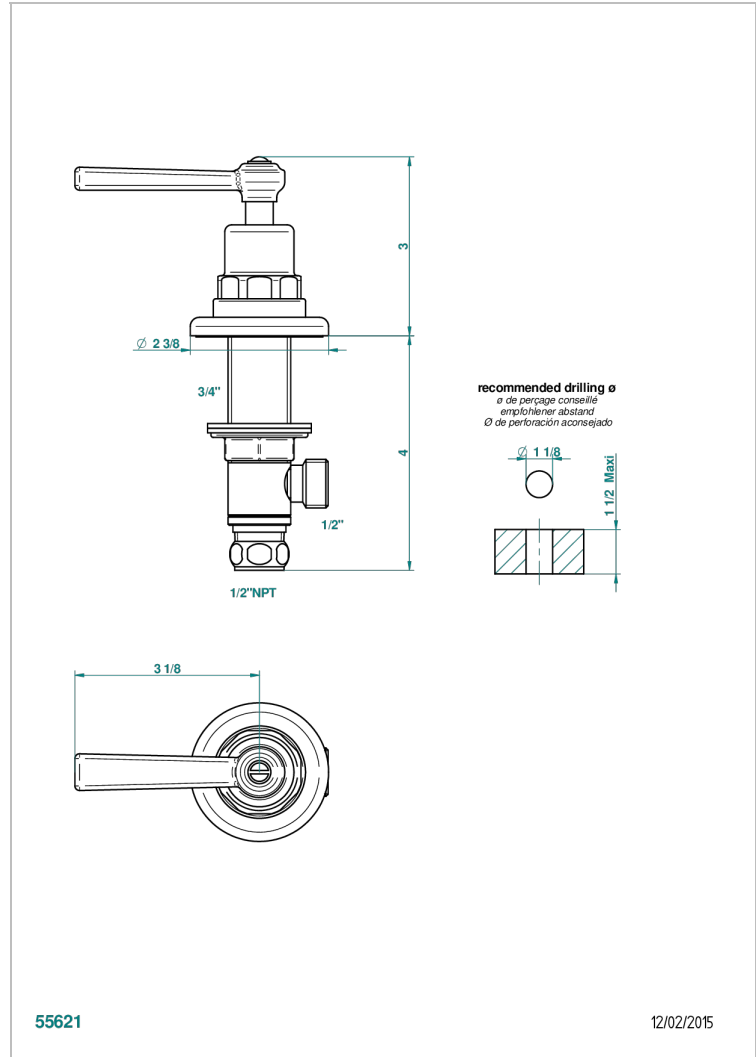

SAINT-GERMAIN WITH LEVER HANDLES

G7D-35/HUS

1/2" deck valve with trim for lavatory - Hot

55621

12/02/2015

CHARACTERISTIC

- Saint-germain with lever handles
- 1/2" deck valve with trim for lavatory - Hot

AVAILABLE FINITIONS