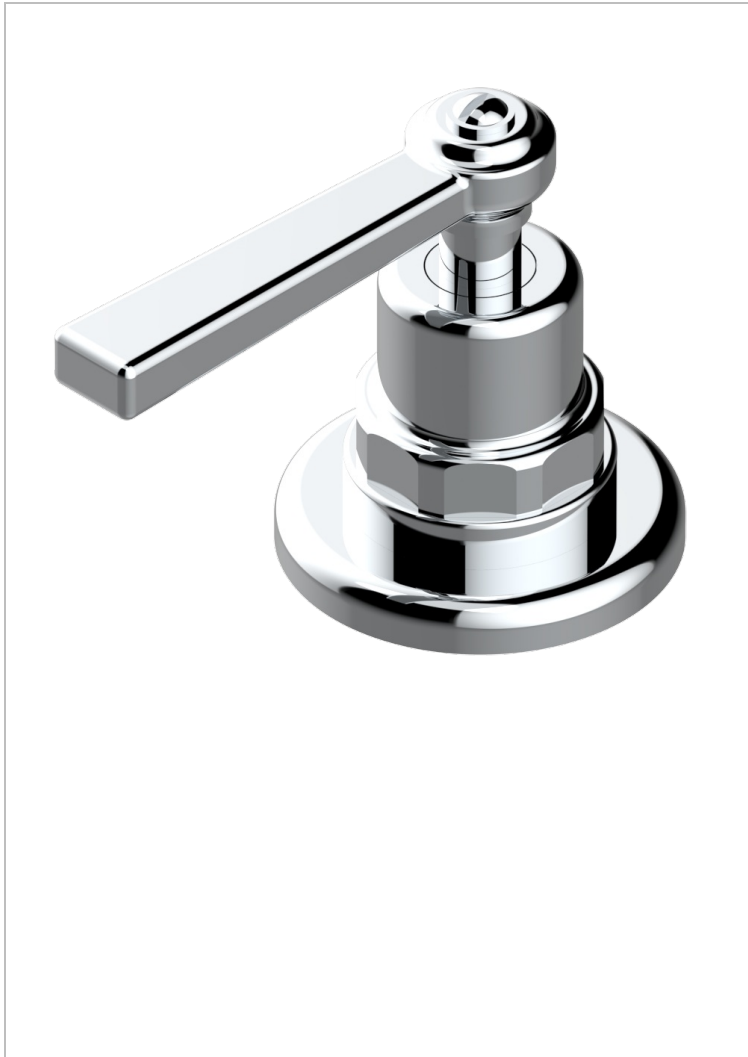

SAINT-GERMAIN WITH LEVER HANDLES

G7D-35/HUS

1/2" deck valve with trim for lavatory - Hot

55621

12/02/2015

CHARACTERISTIC

- Saint-germain with lever handles
- 1/2" deck valve with trim for lavatory - Hot

AVAILABLE FINITIONS

Black ceram - D30
Blush PVD - H62
Brass color PVD - H49
Brown bronze color PVD - F33
Chrome polished - A02
Chrome polished / gold polished - G02

Gold color PVD - H52
Gold mat - F07
Gold polished - F01
Graphite PVD - H64
Light coated bronze - D01
Matt Umber PVD - H67

Matt blush PVD - H60
Matt brass color PVD - H50
Matt brown bronze color PVD - F34
Matt chrome (American satin) - C02
Matt gold color PVD - H53
Matt graphite PVD - H65

Matt nickel (American satin) - C01
Matt nickel color PVD - H56
Natural smoked Brass - A13
Nickel antique / Sovereign - H28
Nickel color PVD - H55
Nickel polished - B01