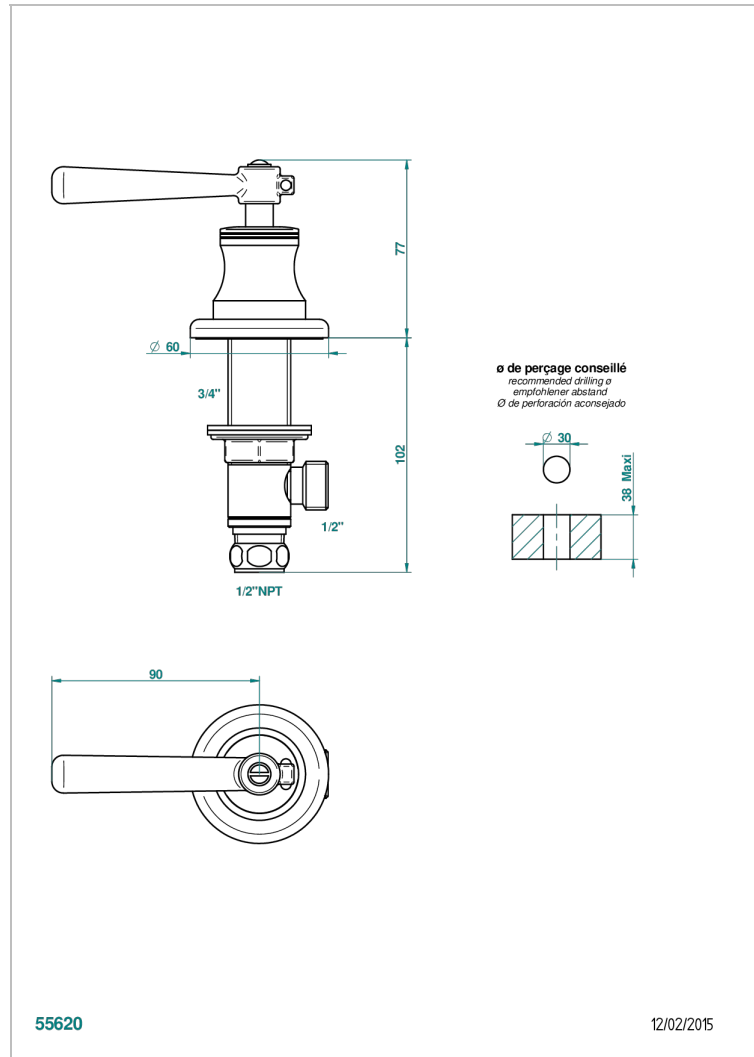

# BEAUBOURG WITH LEVER HANDLES

G7B-35/HUS

1/2" deck valve with trim for lavatory - Hot

## CHARACTERISTIC

- Beaubourg with lever handles
- 1/2" deck valve with trim for lavatory - Hot