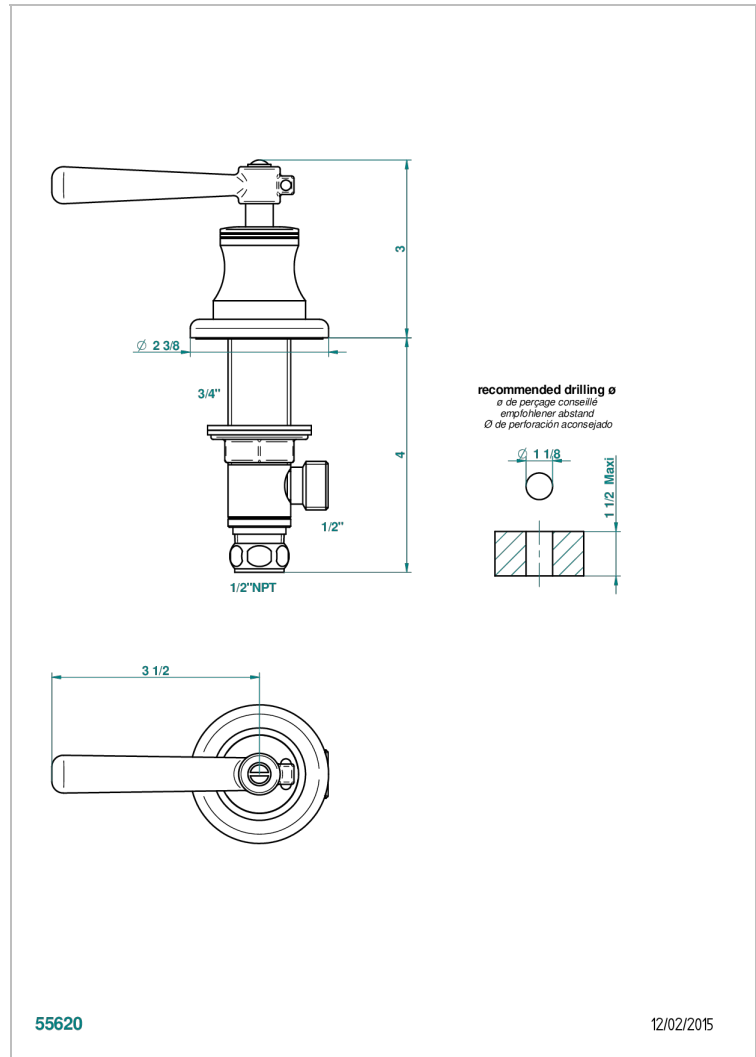

BEAUBOURG WITH LEVER HANDLES

G7B-35/HUS

1/2" deck valve with trim for lavatory - Hot

CHARACTERISTIC

- Beaubourg with lever handles
- 1/2" deck valve with trim for lavatory - Hot

AVAILABLE FINITIONS

Black ceram - D30
Blush PVD - H62
Brass color PVD - H49
Brown bronze color PVD - F33
Chrome polished - A02
Chrome polished / gold polished - G02