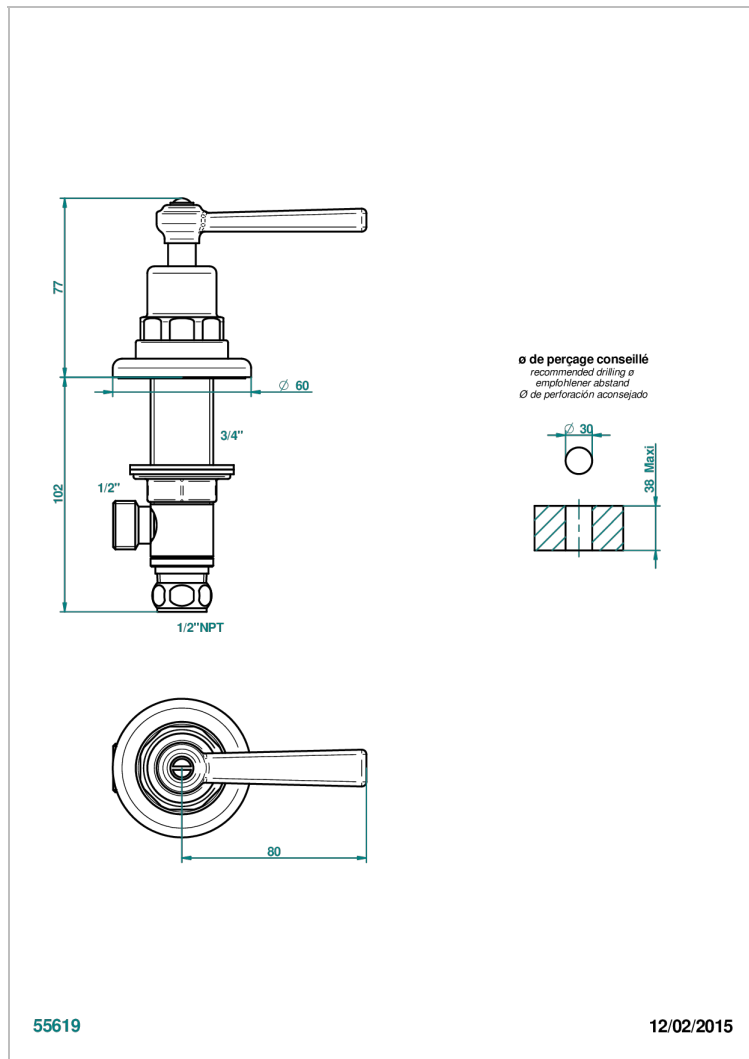

CLUB SAINT-GERMAIN WITH LEVER HANDLES

G7J-35/CUS

1/2" deck valve with trim for lavatory - Cold

CHARACTERISTIC

- Club Saint-Germain with lever handles
- 1/2" deck valve with trim for lavatory - Cold

AVAILABLE FINITIONS