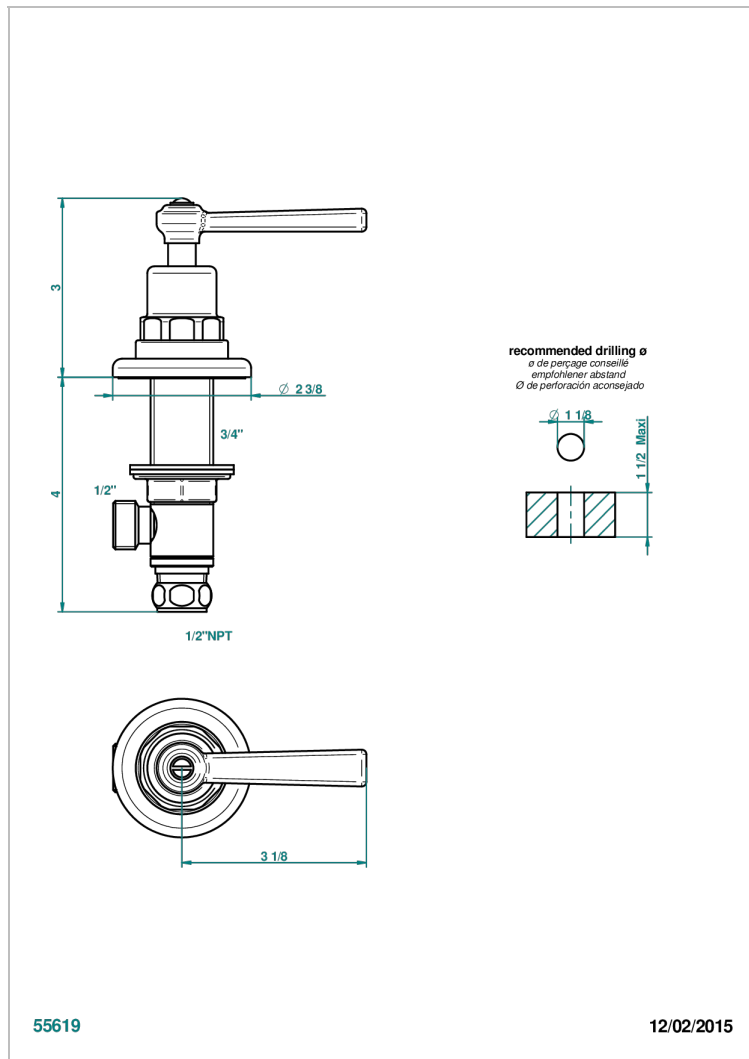

# CLUB SAINT-GERMAIN WITH LEVER HANDLES

G7J-35/CUS

1/2" deck valve with trim for lavatory - Cold

## CHARACTERISTIC

- Club Saint-Germain with lever handles
- 1/2" deck valve with trim for lavatory - Cold