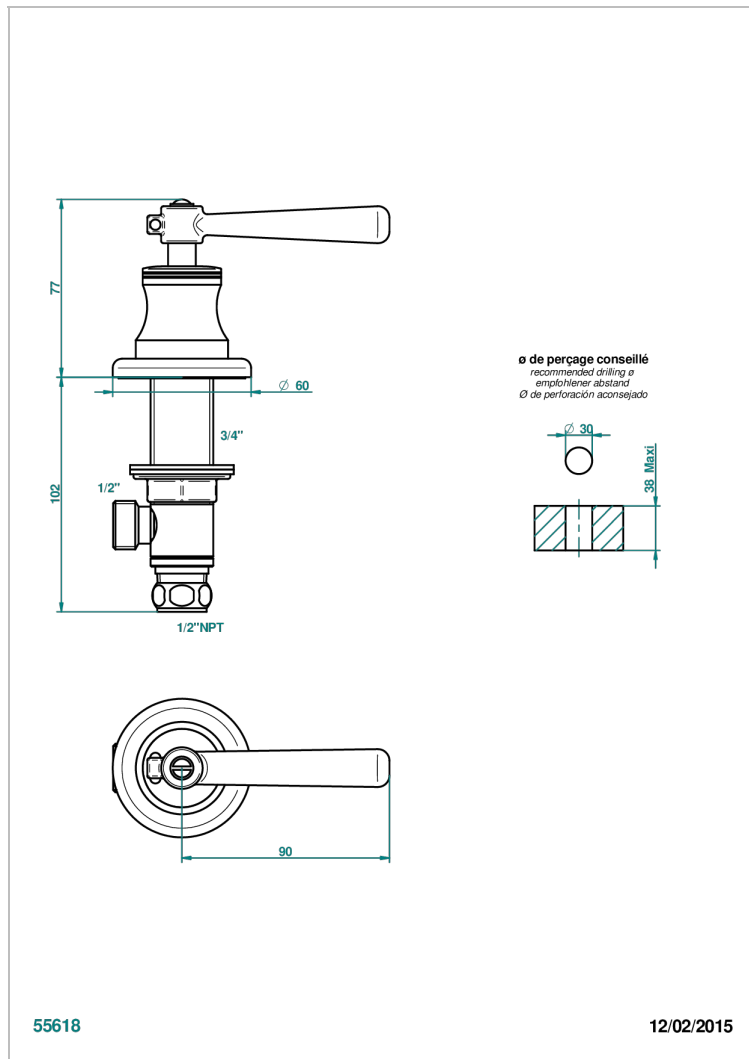

BEAUBOURG WITH LEVER HANDLES

G7B-35/CUS

1/2" deck valve with trim for lavatory - Cold

CHARACTERISTIC

- Beaubourg with lever handles
- 1/2" deck valve with trim for lavatory - Cold

AVAILABLE FINITIONS

Black ceram - D30