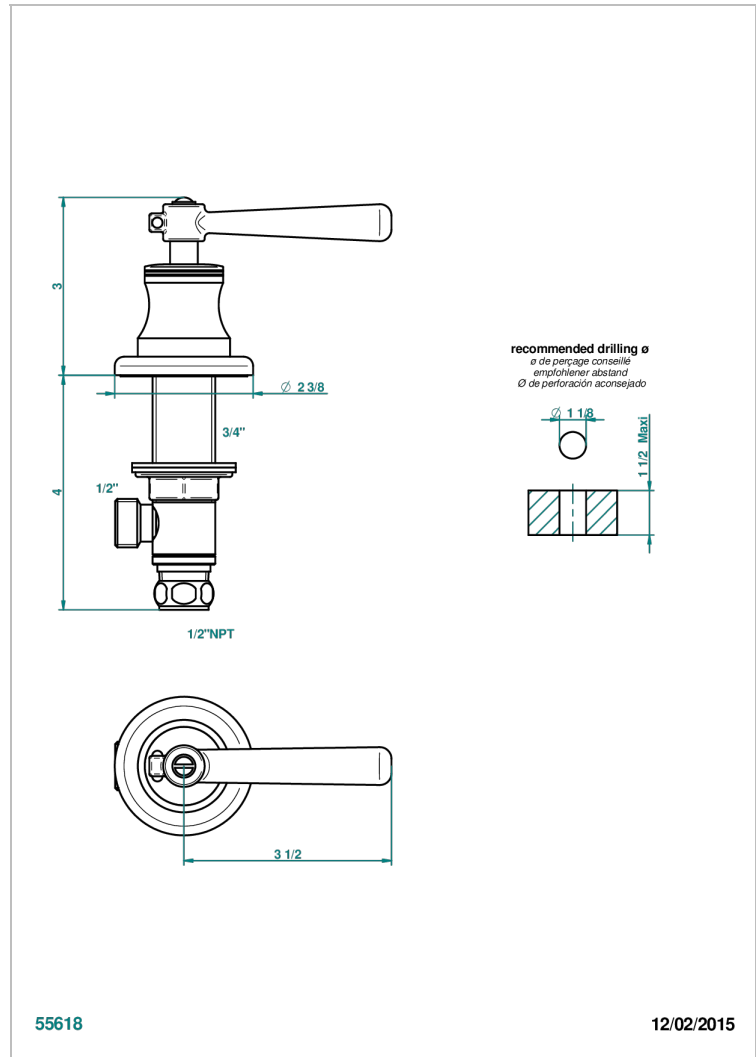

BEAUBOURG WITH LEVER HANDLES

G7B-35/CUS

1/2" deck valve with trim for lavatory - Cold

CHARACTERISTIC

- Beaubourg with lever handles
- 1/2" deck valve with trim for lavatory - Cold

AVAILABLE FINITIONS

Black ceram - D30
Blush PVD - H62
Brass color PVD - H49
Brown bronze color PVD - F33
Chrome polished - A02
Chrome polished / gold polished - G02