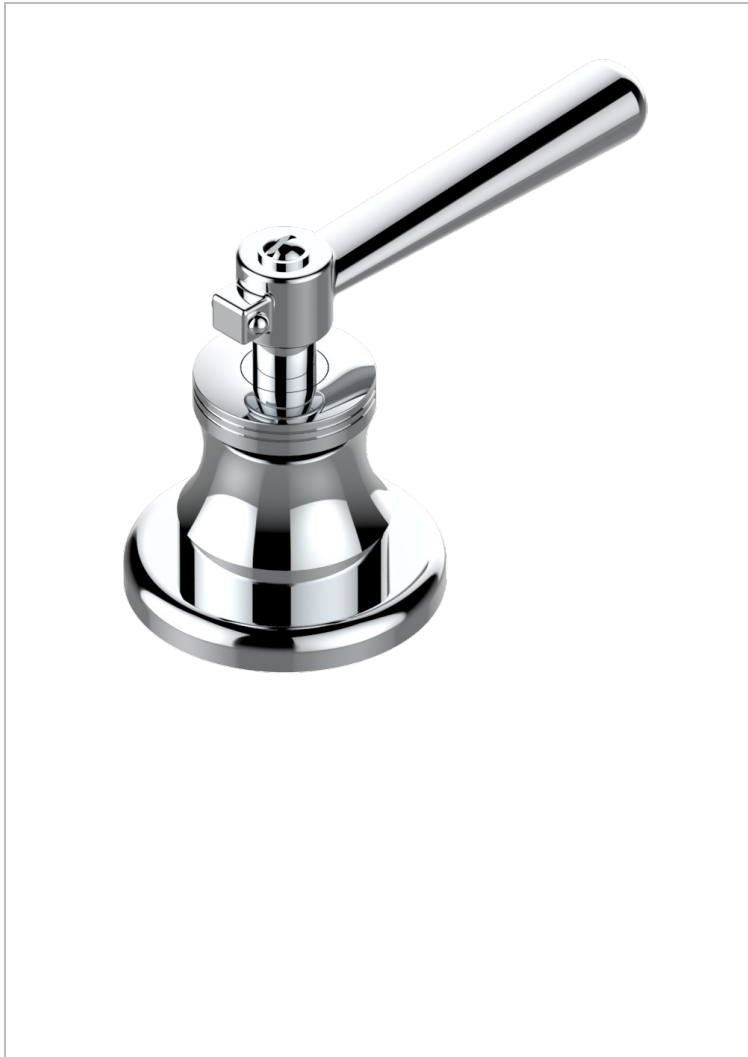

BEAUBOURG WITH LEVER HANDLES

G7B-35/CUS

1/2" deck valve with trim for lavatory - Cold

CHARACTERISTIC

- Beaubourg with lever handles
- 1/2" deck valve with trim for lavatory - Cold

AVAILABLE FINITIONS

Black ceram - D30
Blush PVD - H62
Brass color PVD - H49
Brown bronze color PVD - F33
Chrome polished - A02
Chrome polished / gold polished - G02

Gold color PVD - H52
Gold mat - F07
Gold polished - F01
Graphite PVD - H64
Light coated bronze - D01
Matt Umber PVD - H67

Matt blush PVD - H60
Matt brass color PVD - H50
Matt brown bronze color PVD - F34
Matt chrome (American satin) - C02
Matt gold color PVD - H53
Matt graphite PVD - H65

Matt nickel (American satin) - C01
Matt nickel color PVD - H56
Natural smoked Brass - A13
Nickel antique / Sovereign - H28
Nickel color PVD - H55
Nickel polished - B01

Soft gold - F30
Soft matt gold - F31
Umber PVD - H66