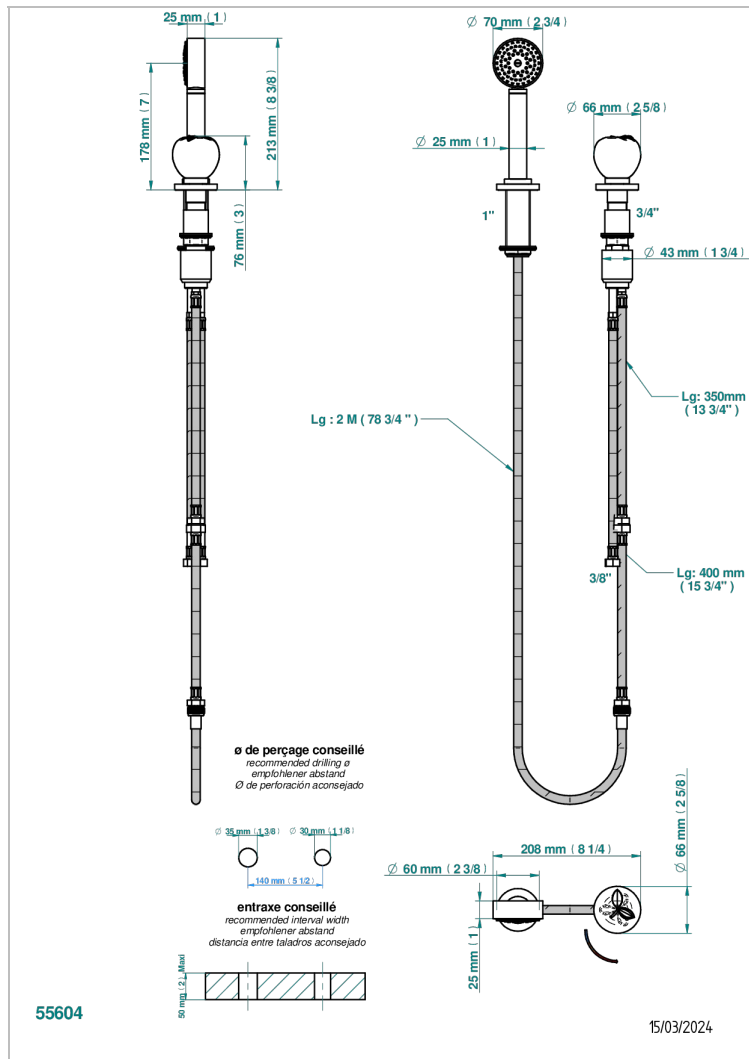

POMME CLEAR SATINY CRYSTAL

A42-6532/60A

THG[®]
PARIS

Deck mounted mixer with handshower, progressive cartridge

CHARACTERISTIC

- ACS : 22ACCLY009

STANDARDS

TECHNICAL SPECS

- Recommandé : 3 bars (max. 5 bars) - Advised : 43,5 psi (max. 72 psi)
- 9,5 l/min à 3 bars (2.5 gpm at 43.5 psi)

AVAILABLE FINITIONS

Black ceram - D30
Blush PVD - H62
Brass color PVD - H49
Brown bronze color PVD - F33
Chrome polished - A02
Chrome polished / gold polished - G02

Copper antique matt, coated - H07
Gold color PVD - H52
Gold mat - F07
Gold polished - F01
Graphite PVD - H64
Light coated bronze - D01

Matt Umber PVD - H67
Matt blush PVD - H60
Matt brass color PVD - H50
Matt brown bronze color PVD - F34
Matt chrome (American satin) - C02
Matt gold color PVD - H53

Matt graphite PVD - H65
Matt nickel (American satin) - C01
Matt nickel color PVD - H56
Nickel antique / Sovereign - H28
Nickel color PVD - H55
Nickel polished - B01

Soft gold - F30
Soft matt gold - F31
Umber PVD - H66