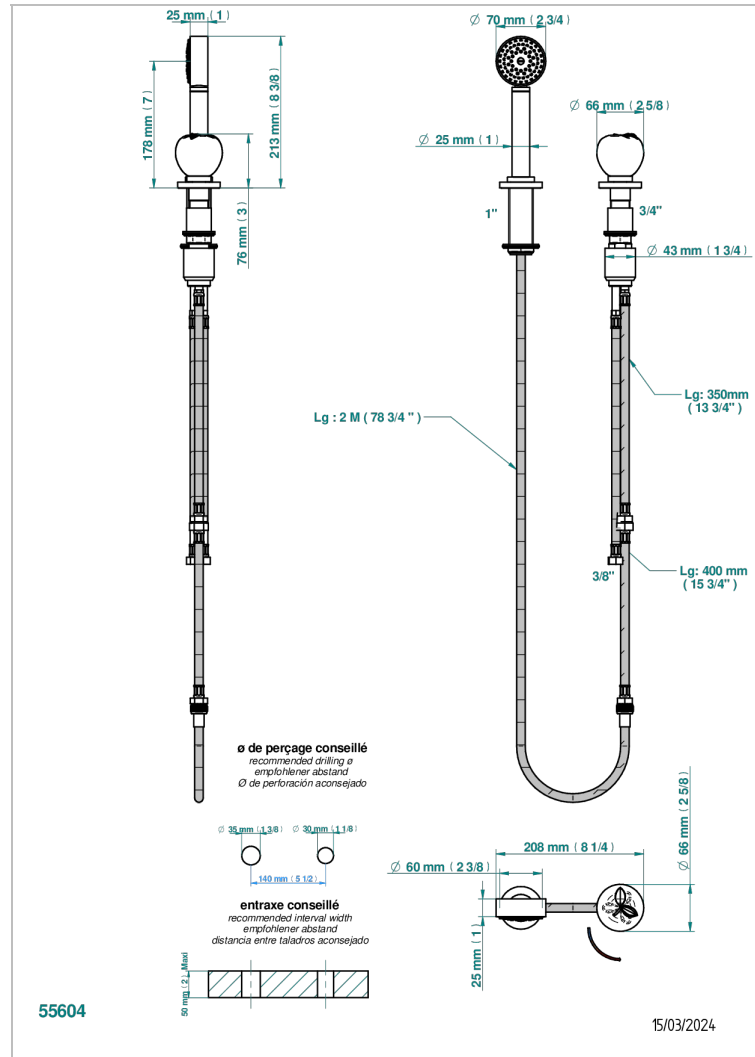

# POMME CLEAR SATIN CRYSTAL

A42-6532/60A

Rim mounted ceramic mixer with handshower with progressive cartridge

## CHARACTERISTIC

- ACS : 22ACCLY009