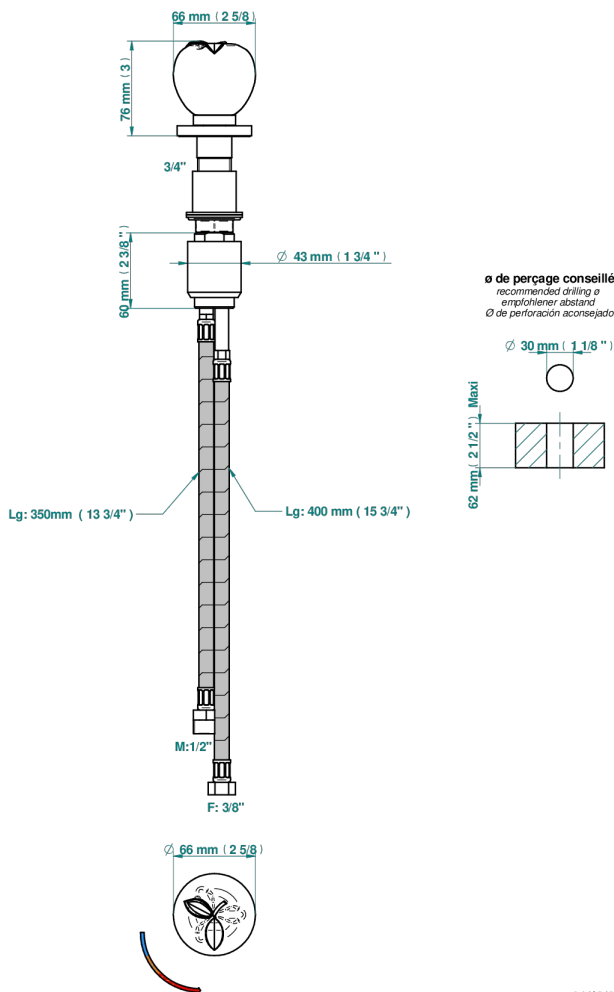

POMME GOLD LUSTER CRYSTAL

A46-6532

Rim mounted ceramic mixer with progressive cartridge

55603

06/12/2022

CHARACTERISTIC

- ACS : 22ACCLY009

STANDARDS