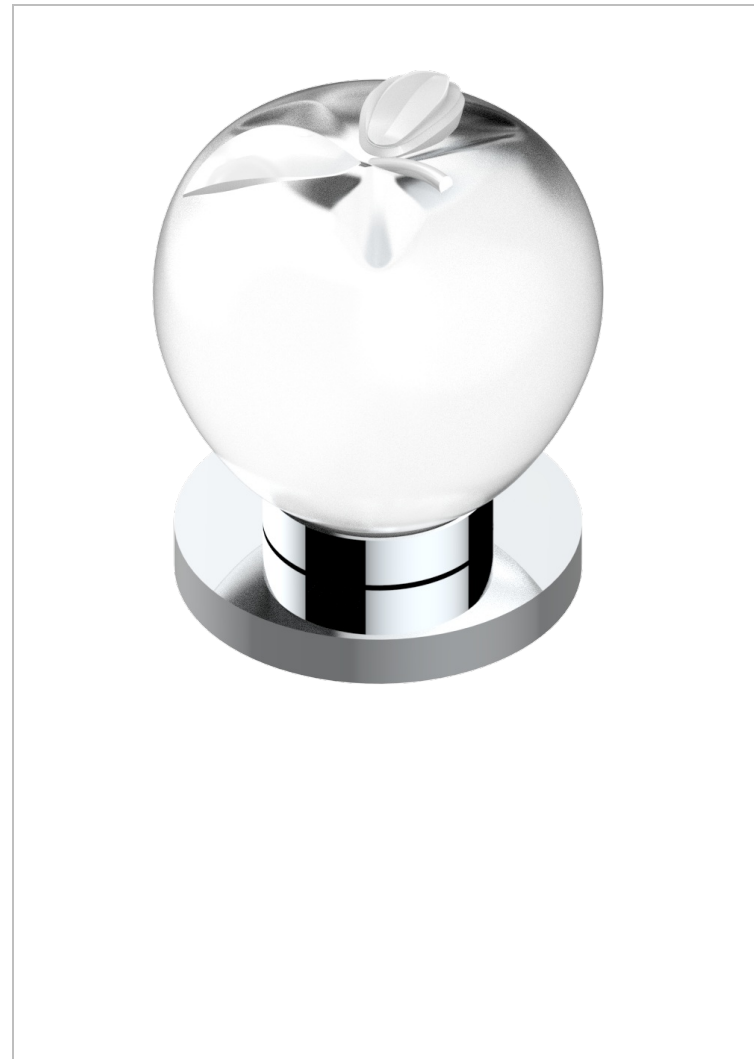

# POMME CLEAR SATINY CRYSTAL

A42-6532

Rim mounted ceramic mixer with progressive cartridge

## CHARACTERISTIC

- ACS : 22ACCLY009

## AVAILABLE FINITIONS

Black ceram - D30

Blush PVD - H62

Brass color PVD - H49

Brown bronze color PVD - F33

Chrome polished - A02

Chrome polished / gold polished - G02

Copper antique matt, coated - H07

Nickel color PVD - H55

Nickel polished - B01

Soft gold - F30

Soft matt gold - F31

Umber PVD - H66