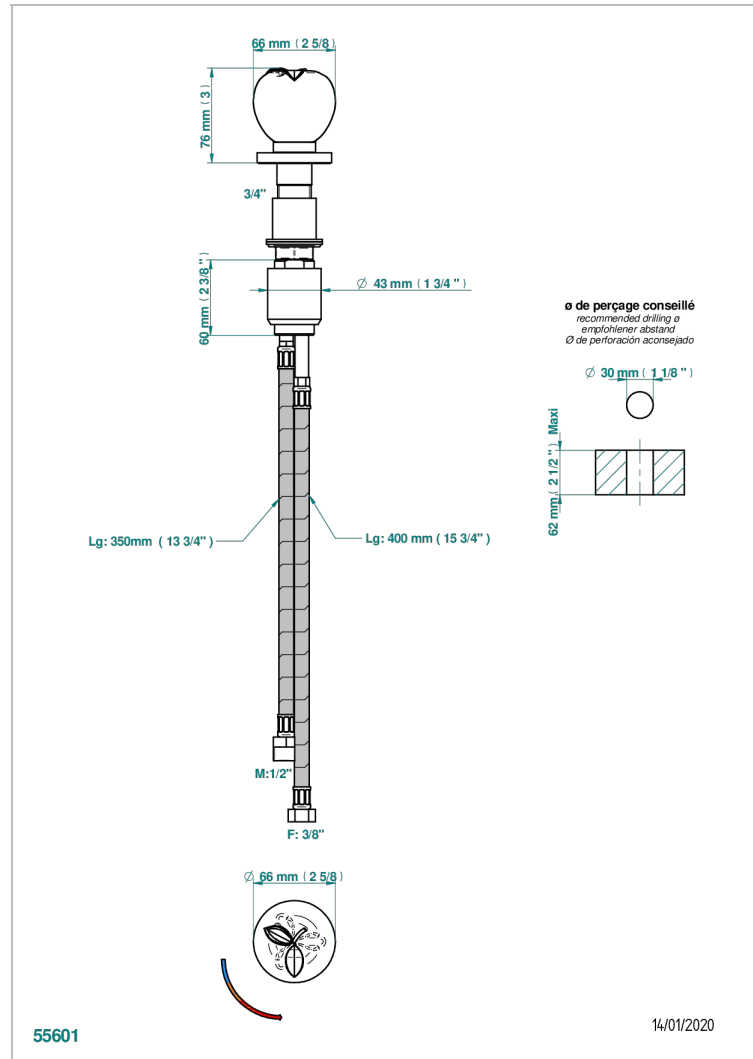

# POMME CLEAR SATINY CRYSTAL

A42-6532

Rim mounted ceramic mixer with progressive cartridge

## CHARACTERISTIC

- ACS : 22ACCLY009