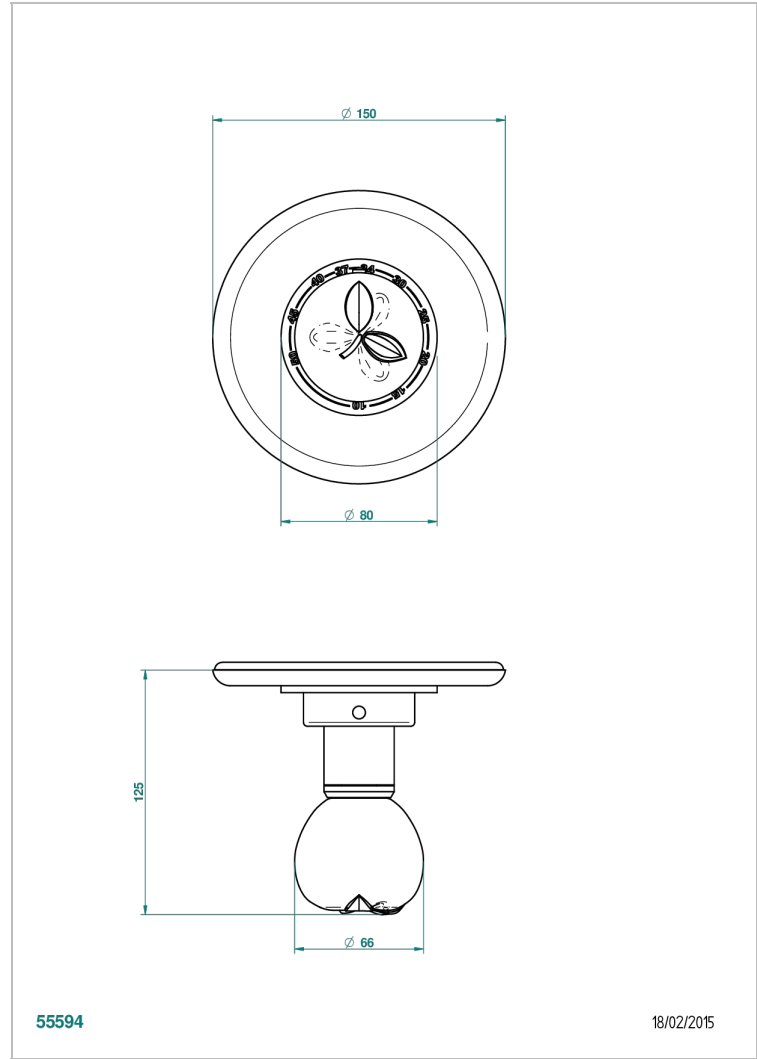

POMME GOLD LUSTER CRYSTAL

A46-15EN16EM

Trim plate and handle for eurotherm valve 8200/us & 8300/us

THG[®]
PARIS

CHARACTERISTIC

- Pomme Gold luster crystal
- Trim plate and handle for eurotherm valve 8200/us & 8300/us

AVAILABLE FINITIONS

Black ceram - D30
Blush PVD - H62
Brass color PVD - H49
Brown bronze color PVD - F33
Chrome polished - A02
Chrome polished / gold polished - G02

Copper antique matt, coated - H07
Gold color PVD - H52
Gold mat - F07
Gold polished - F01
Graphite PVD - H64
Light coated bronze - D01