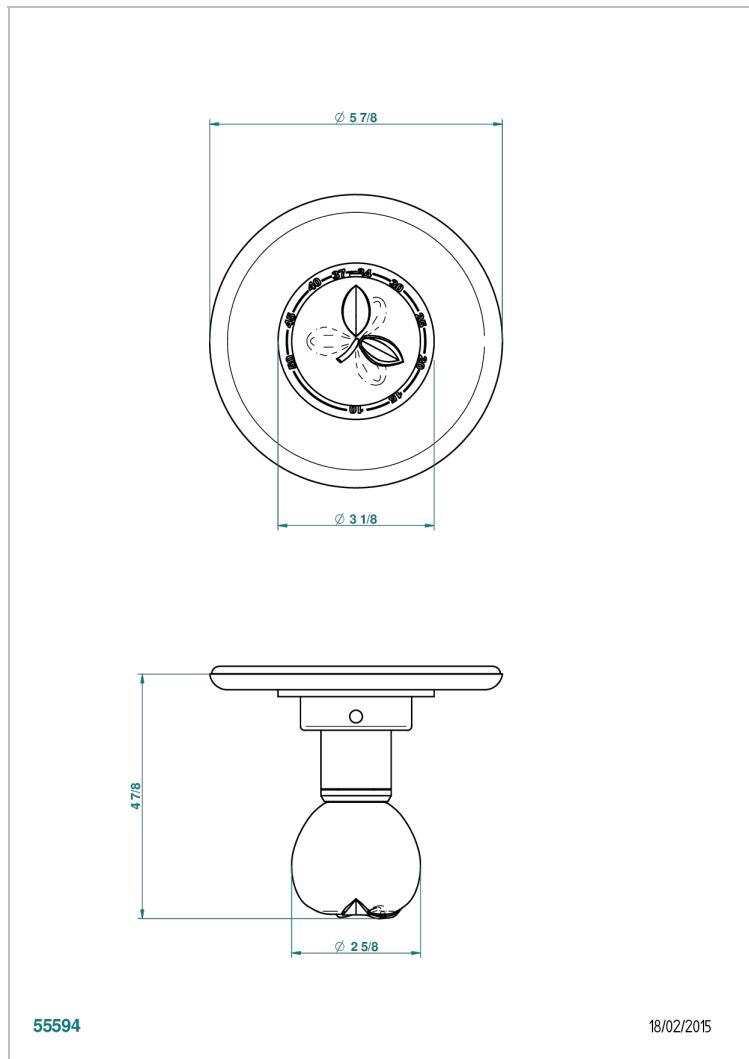

POMME GOLD LUSTER CRYSTAL

A46-15EN16EM

Trim plate and handle for eurotherm valve 8200/us & 8300/us

THG[®]
PARIS

55594

18/02/2015

CHARACTERISTIC

- Pomme Gold luster crystal
- Trim plate and handle for eurotherm valve 8200/us & 8300/us