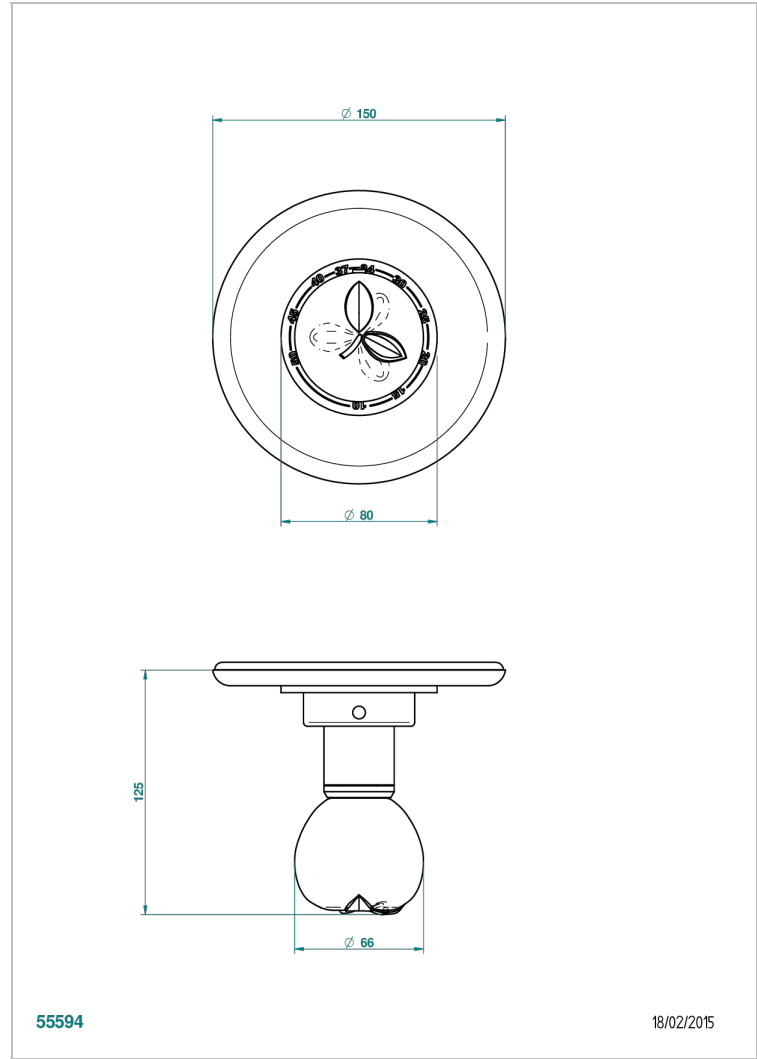

POMME GOLD LUSTER CRYSTAL

A46-15EN16EM

Trim for Eurotherm thermostat n° 8105N, 8200N, 8300

THG[®]
PARIS

CHARACTERISTIC

- Pomme Gold luster crystal
- Trim for Eurotherm thermostat n° 8105N, 8200N, 8300

RELATED SKU'S

- Ref. G00-8105N 1/2" Eurotherm thermostat, 40 l/min with wax cartridge
- Ref. G00-8200N 3/4" Eurotherm thermostat, 80 l/min

AVAILABLE FINITIONS

Antique nickel - H28
Black ceram - D30
Blush PVD - H62
Brass color PVD - H49
Brown bronze color PVD - F33
Gold color PVD - H52