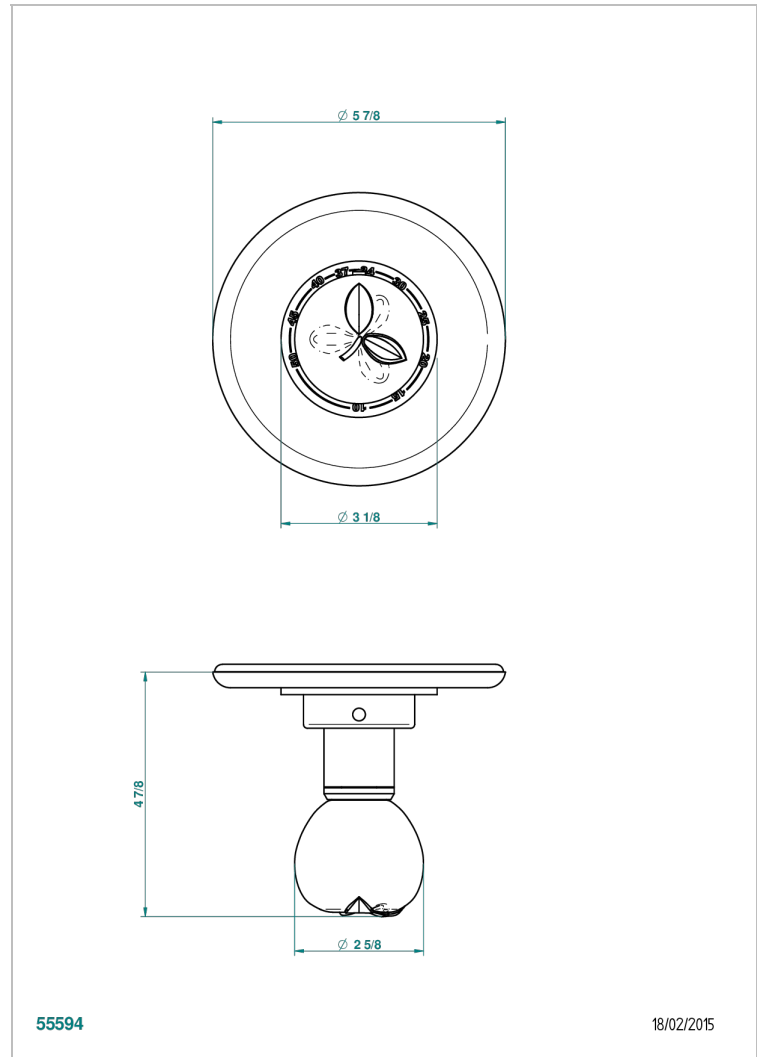

POMME GOLD LUSTER CRYSTAL

A46-15EN16EM

Trim for Eurotherm thermostat n° 8105N, 8200N, 8300

THG[®]
PARIS

CHARACTERISTIC

- Pomme Gold luster crystal
- Trim for Eurotherm thermostat n° 8105N, 8200N, 8300

RELATED SKU'S

- Ref. G00-8105N 1/2" Eurotherm thermostat, 40 l/min with wax cartridge
- Ref. G00-8200N 3/4" Eurotherm thermostat, 80 l/min

AVAILABLE FINITIONS

Antique nickel - H28
Black ceram - D30
Blush PVD - H62
Brass color PVD - H49
Brown bronze color PVD - F33
Gold color PVD - H52