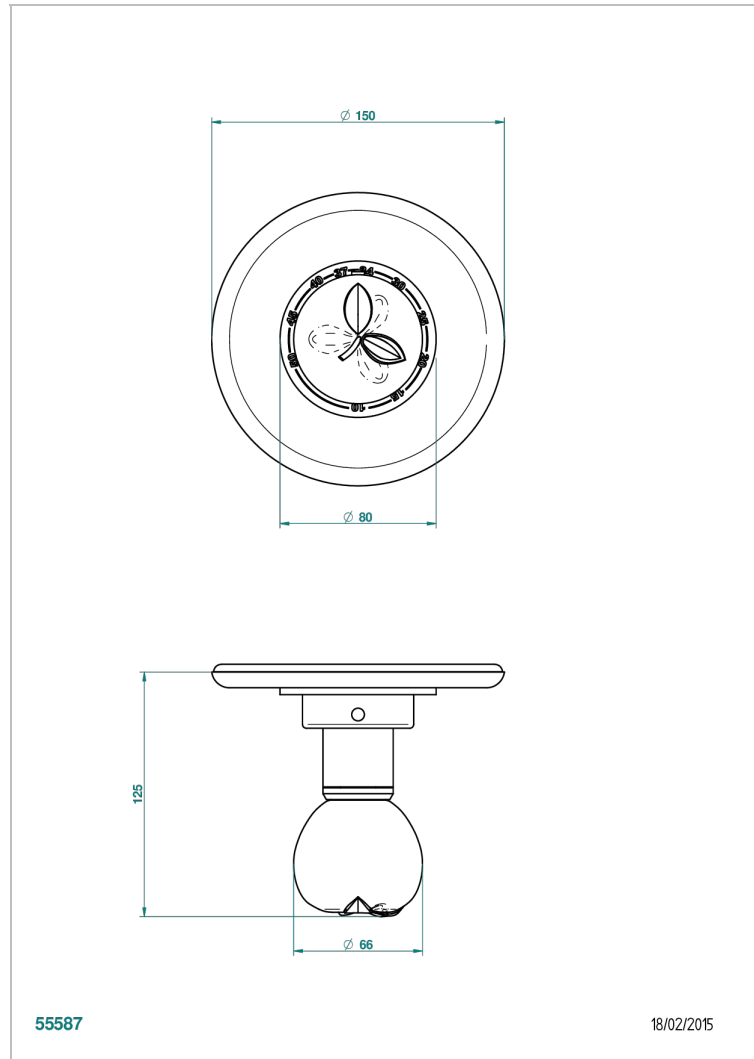

POMME CLEAR SATINY CRYSTAL

A42-15EN16EM

Trim plate and handle for eurotherm valve 8200/us & 8300/us

THG[®]
PARIS

CHARACTERISTIC

- Pomme Clear satiny crystal
- Trim plate and handle for eurotherm valve 8200/us & 8300/us