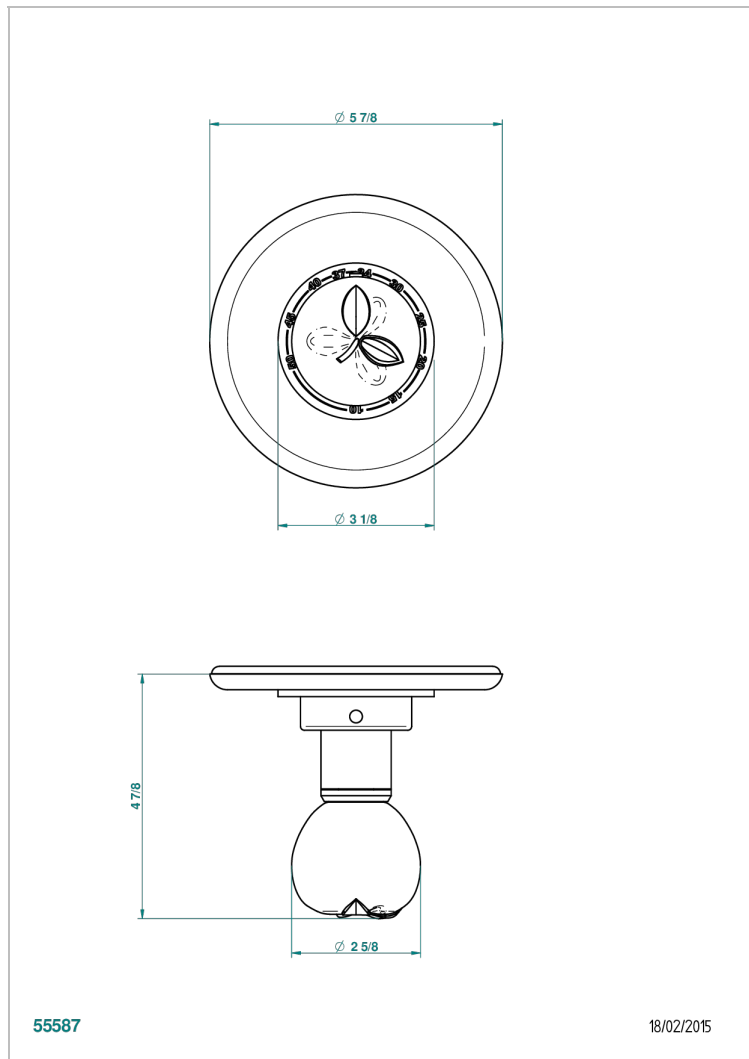

# POMME CLEAR SATINY CRYSTAL

A42-15EN16EM

Trim plate and handle for eurotherm valve 8200/us & 8300/us

THG<sup>®</sup>  
PARIS

## CHARACTERISTIC

- Pomme Clear satiny crystal
- Trim plate and handle for eurotherm valve 8200/us & 8300/us