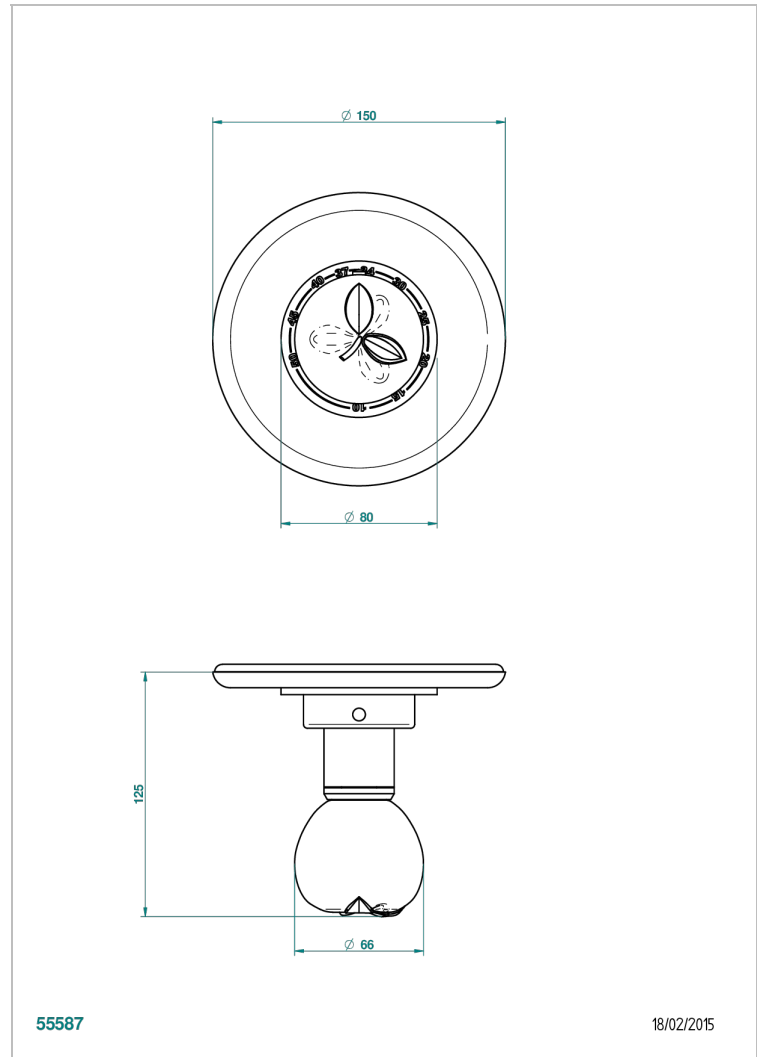

POMME CLEAR SATIN CRYSTAL

A42-15EN16EM

Trim for Eurotherm thermostat n° 8105N, 8200N, 8300

THG[®]
PARIS

CHARACTERISTIC

- Pomme Clear satin crystal
- Trim for Eurotherm thermostat n° 8105N, 8200N, 8300

RELATED SKU'S

- Ref. G00-8105N 1/2" Eurotherm thermostat, 40 l/min with wax cartridge
- Ref. G00-8200N 3/4" Eurotherm thermostat, 80 l/min

AVAILABLE FINITIONS

Antique nickel - H28
Black ceram - D30
Blush PVD - H62
Brass color PVD - H49
Brown bronze color PVD - F33
Gold color PVD - H52