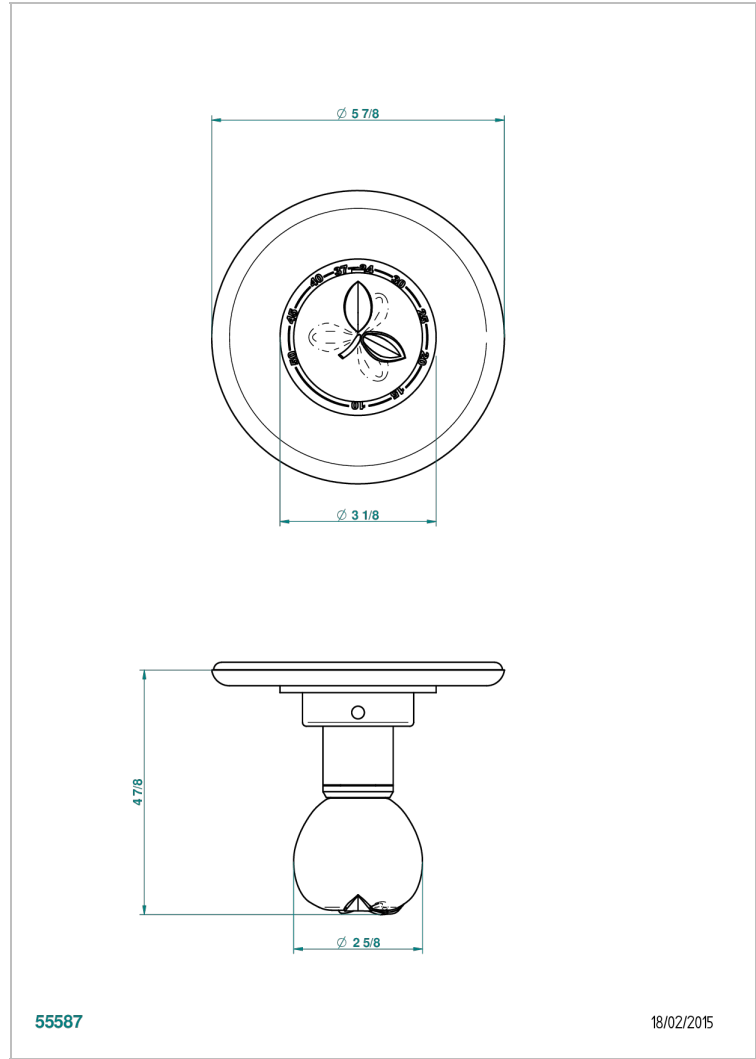

POMME CLEAR SATIN CRYSTAL

A42-15EN16EM

Trim for Eurotherm thermostat n° 8105N, 8200N, 8300

THG[®]
PARIS

CHARACTERISTIC

- Pomme Clear satin crystal
- Trim for Eurotherm thermostat n° 8105N, 8200N, 8300

RELATED SKU'S

- Ref. G00-8105N 1/2" Eurotherm thermostat, 40 l/min with wax cartridge
- Ref. G00-8200N 3/4" Eurotherm thermostat, 80 l/min

AVAILABLE FINITIONS

Antique nickel - H28
Black ceram - D30
Blush PVD - H62
Brass color PVD - H49
Brown bronze color PVD - F33
Gold color PVD - H52