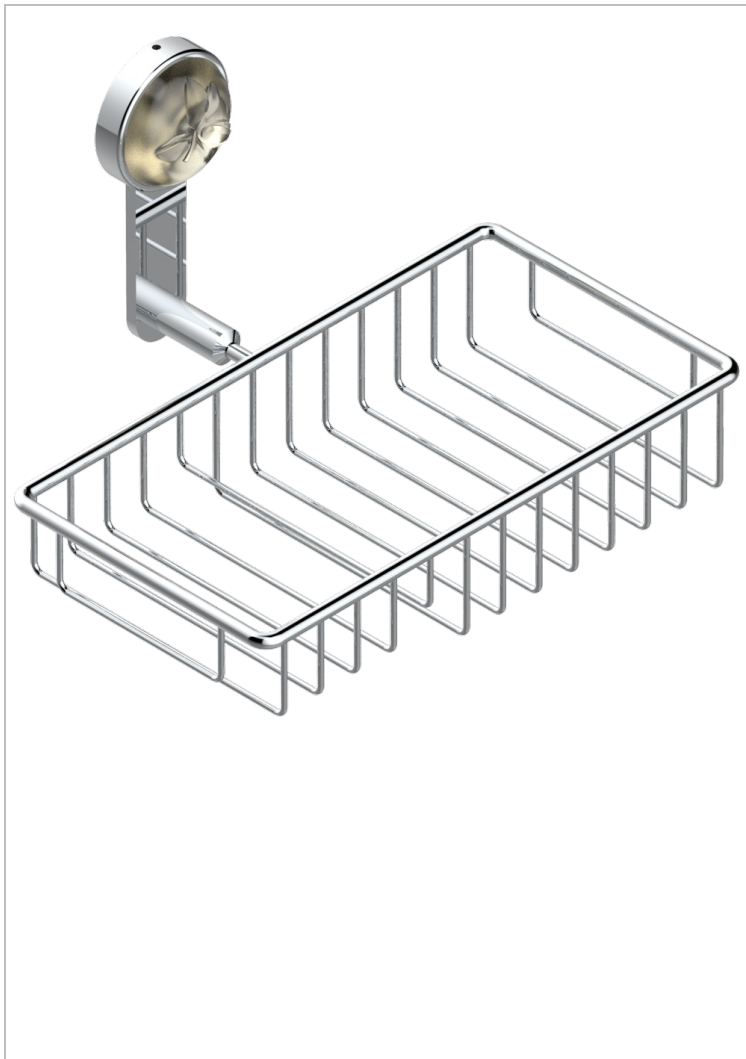

POMME GOLD LUSTER CRYSTAL

A46-2620

Soap and sponge holder, wall mounted

THG[®]
PARIS

CHARACTERISTIC

- Pomme Gold luster crystal
- Soap and sponge holder, wall mounted

AVAILABLE FINITIONS

Black ceram - D30
Blush PVD - H62
Brass color PVD - H49
Brown bronze color PVD - F33
Chrome polished - A02
Chrome polished / gold polished - G02

Copper antique matt, coated - H07
Gold color PVD - H52
Gold mat - F07
Gold polished - F01
Graphite PVD - H64
Light coated bronze - D01

Matt Umber PVD - H67
Matt blush PVD - H60
Matt brass color PVD - H50
Matt brown bronze color PVD - F34
Matt chrome (American satin) - C02
Matt gold color PVD - H53

Matt graphite PVD - H65
Matt nickel (American satin) - C01
Matt nickel color PVD - H56
Nickel antique / Sovereign - H28
Nickel color PVD - H55
Nickel polished - B01

Soft gold - F30
Soft matt gold - F31
Umber PVD - H66