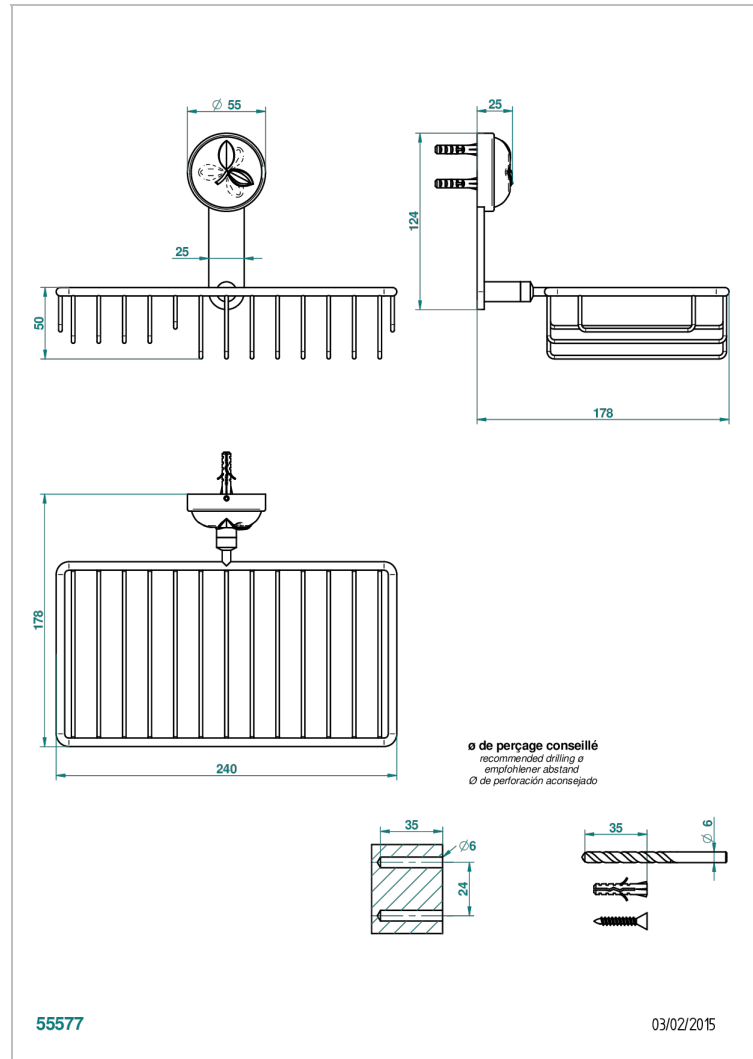

POMME GOLD LUSTER CRYSTAL

A46-2620

Soap and sponge holder, wall mounted

THG[®]
PARIS

CHARACTERISTIC

- Pomme Gold luster crystal
- Soap and sponge holder, wall mounted

AVAILABLE FINITIONS

Black ceram - D30
Blush PVD - H62
Brass color PVD - H49
Brown bronze color PVD - F33
Chrome polished - A02
Chrome polished / gold polished - G02