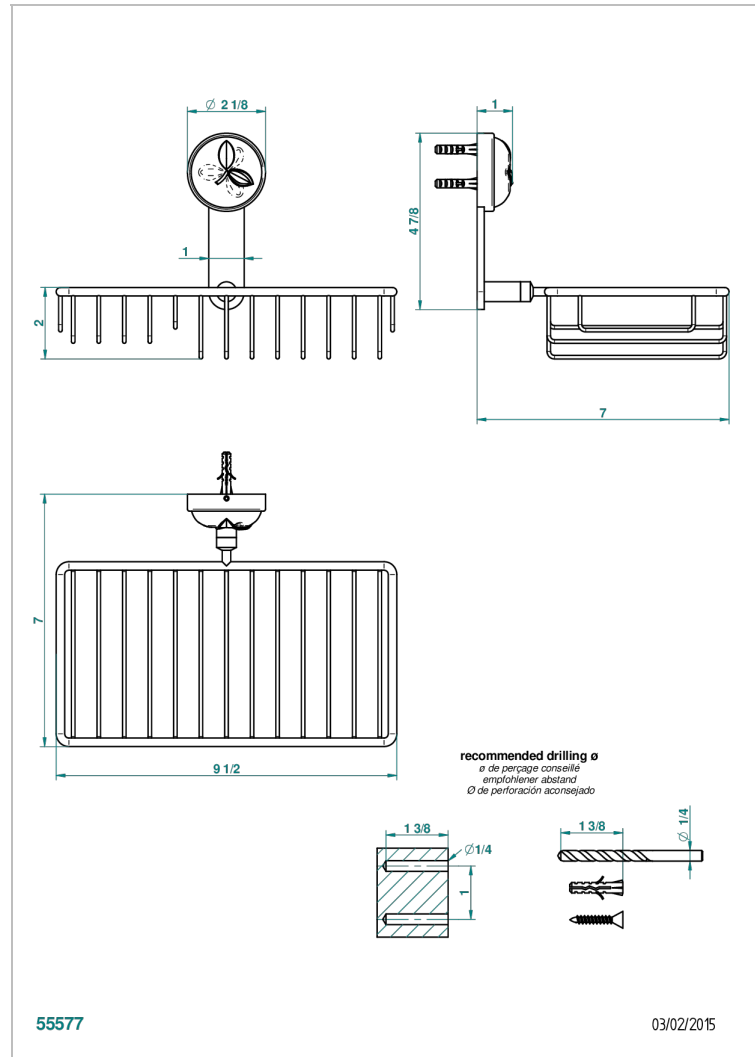

POMME GOLD LUSTER CRYSTAL

A46-2620

Soap and sponge holder, wall mounted

THG[®]
PARIS

CHARACTERISTIC

- Pomme Gold luster crystal
- Soap and sponge holder, wall mounted

AVAILABLE FINITIONS

Black ceram - D30
Blush PVD - H62
Brass color PVD - H49
Brown bronze color PVD - F33
Chrome polished - A02
Chrome polished / gold polished - G02