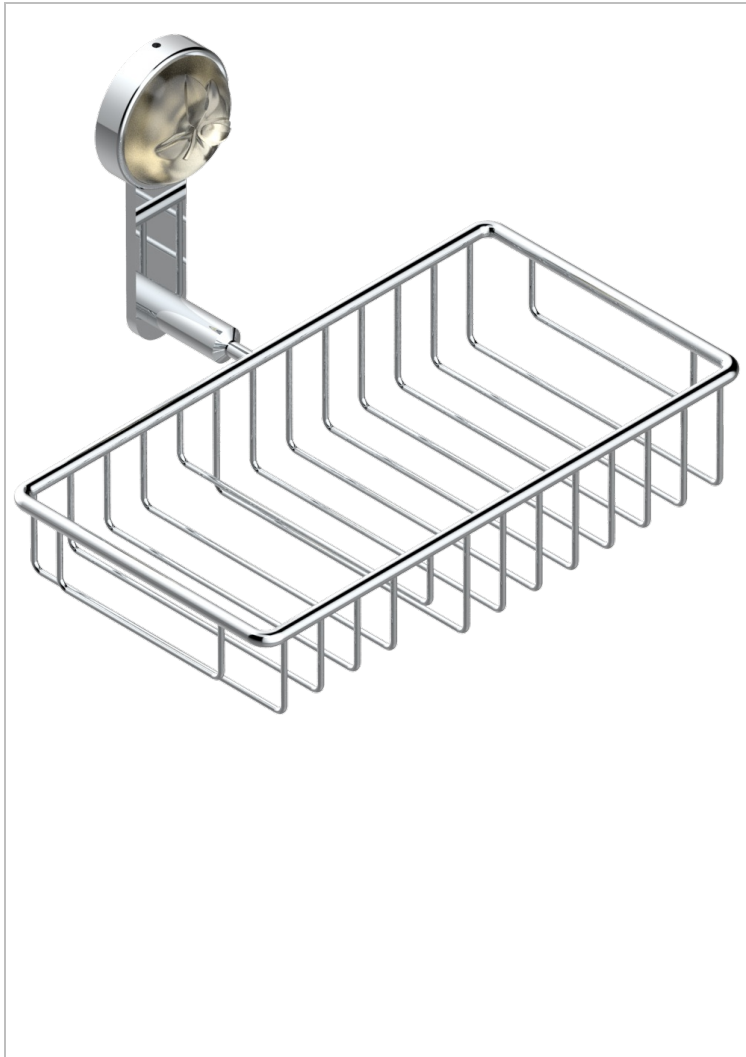

POMME GOLD LUSTER CRYSTAL

A46-2620

Soap and sponge holder, wall mounted

THG[®]
PARIS

CHARACTERISTIC

- Pomme Gold luster crystal
- Soap and sponge holder, wall mounted

AVAILABLE FINITIONS

Black ceram - D30
Blush PVD - H62
Brass color PVD - H49
Brown bronze color PVD - F33
Chrome polished - A02
Chrome polished / gold polished - G02

Copper antique matt, coated - H07
Gold color PVD - H52
Gold mat - F07
Gold polished - F01
Graphite PVD - H64
Light coated bronze - D01

Matt Umber PVD - H67
Matt blush PVD - H60
Matt brass color PVD - H50
Matt brown bronze color PVD - F34
Matt chrome (American satin) - C02
Matt gold color PVD - H53

Matt graphite PVD - H65
Matt nickel (American satin) - C01
Matt nickel color PVD - H56
Nickel antique / Sovereign - H28
Nickel color PVD - H55
Nickel polished - B01

Soft gold - F30
Soft matt gold - F31
Umber PVD - H66