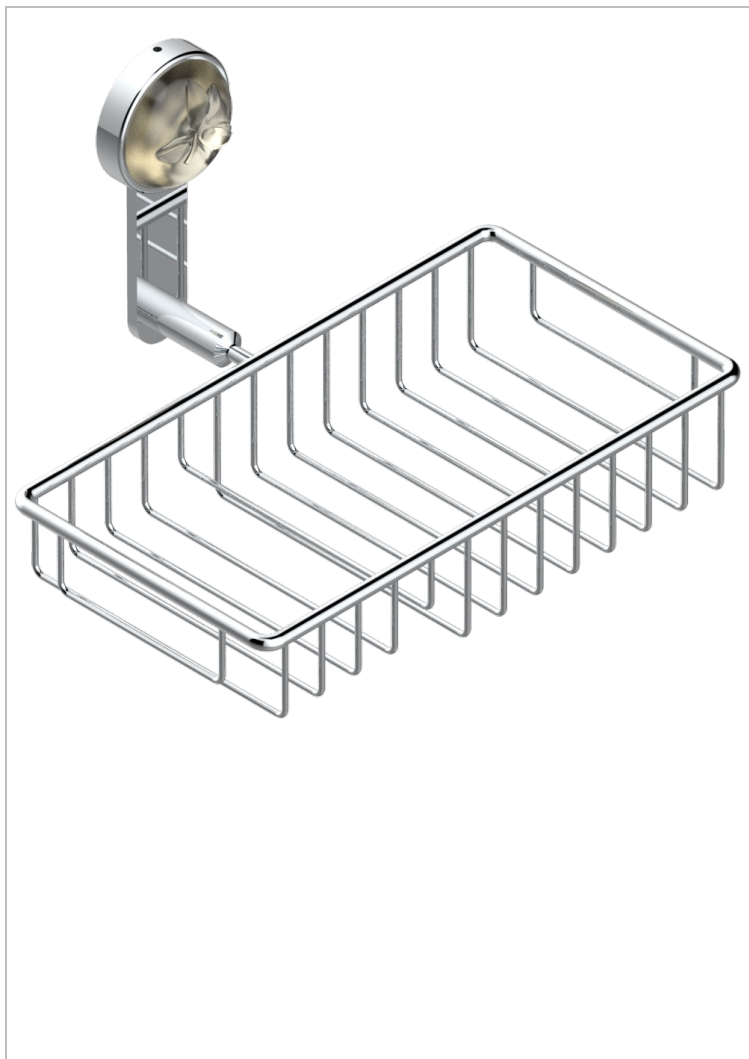

# POMME GOLD LUSTER CRYSTAL

A46-2620

Combined soap and sponge holder with flange, 240 x 130 mm

## CHARACTERISTIC

- Pomme Gold luster crystal
- Combined soap and sponge holder with flange, 240 x 130 mm

## AVAILABLE FINITIONS

Antique nickel - H28  
Black ceram - D30  
Blush PVD - H62  
Brass color PVD - H49  
Brown bronze color PVD - F33  
Gold color PVD - H52

Graphite PVD - H64  
Lacquered light bronze - D01  
Matt Umber PVD - H67  
Matt blush PVD - H60  
Matt brass color PVD - H50  
Matt brown bronze color PVD - F34