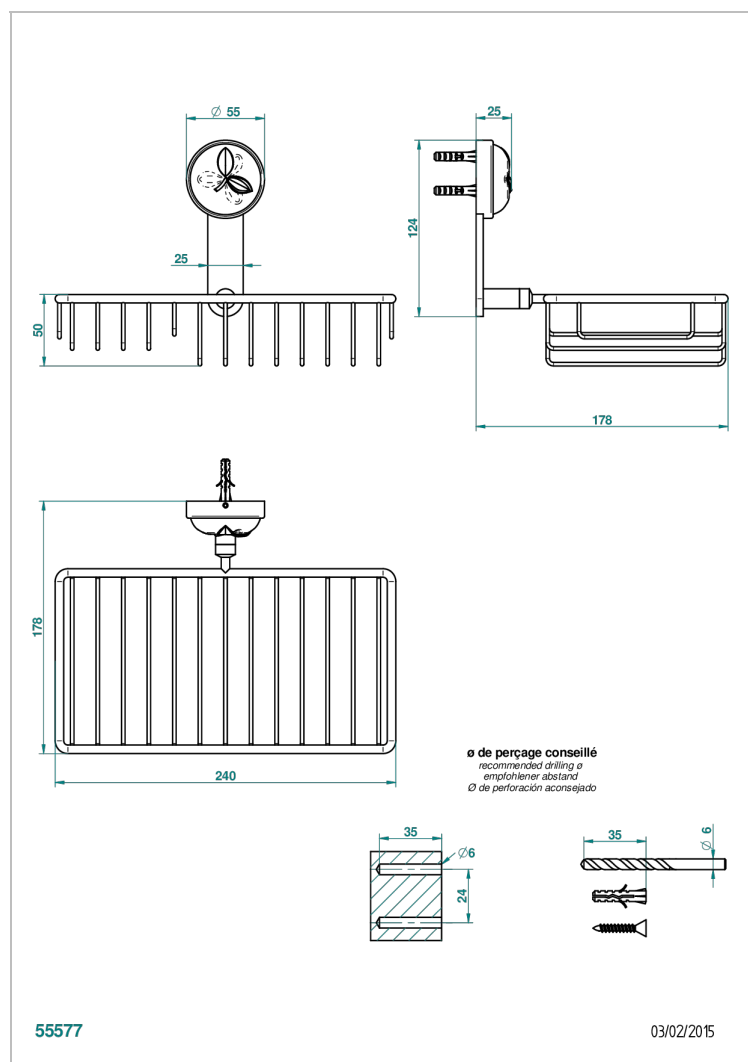

# POMME GOLD LUSTER CRYSTAL

A46-2620

Combined soap and sponge holder with flange, 240 x 130 mm

## CHARACTERISTIC

- Pomme Gold luster crystal
- Combined soap and sponge holder with flange, 240 x 130 mm