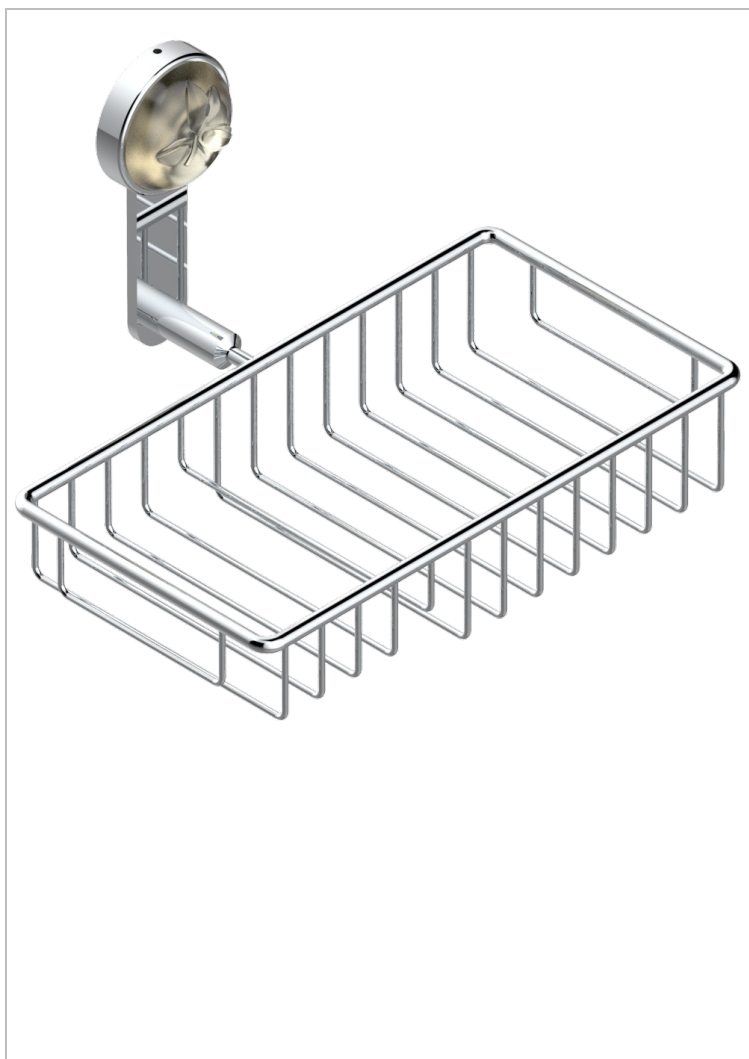

POMME GOLD LUSTER CRYSTAL

A46-2620

Combined soap and sponge holder with flange, 240 x 130 mm

CHARACTERISTIC

- Pomme Gold luster crystal
- Combined soap and sponge holder with flange, 240 x 130 mm

AVAILABLE FINITIONS

Antique nickel - H28
Black ceram - D30
Blush PVD - H62
Brass color PVD - H49
Brown bronze color PVD - F33
Gold color PVD - H52

Graphite PVD - H64
Lacquered light bronze - D01
Matt Umber PVD - H67
Matt blush PVD - H60
Matt brass color PVD - H50
Matt brown bronze color PVD - F34