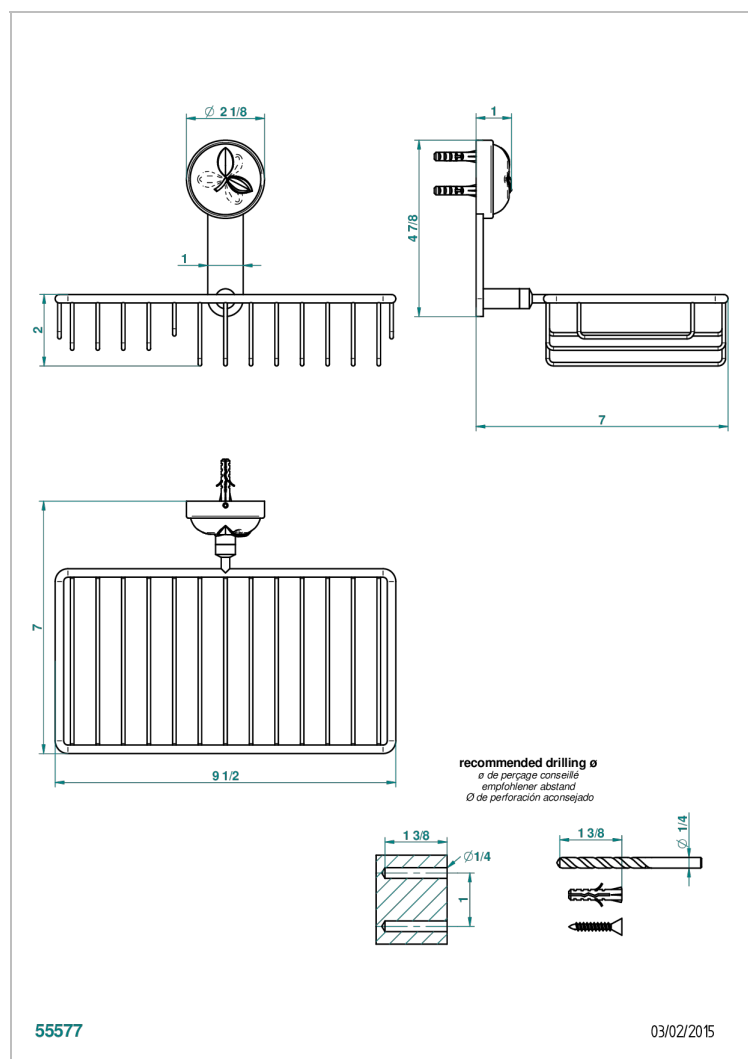

POMME GOLD LUSTER CRYSTAL

A46-2620

Combined soap and sponge holder with flange, 240 x 130 mm

CHARACTERISTIC

- Pomme Gold luster crystal
- Combined soap and sponge holder with flange, 240 x 130 mm

AVAILABLE FINITIONS