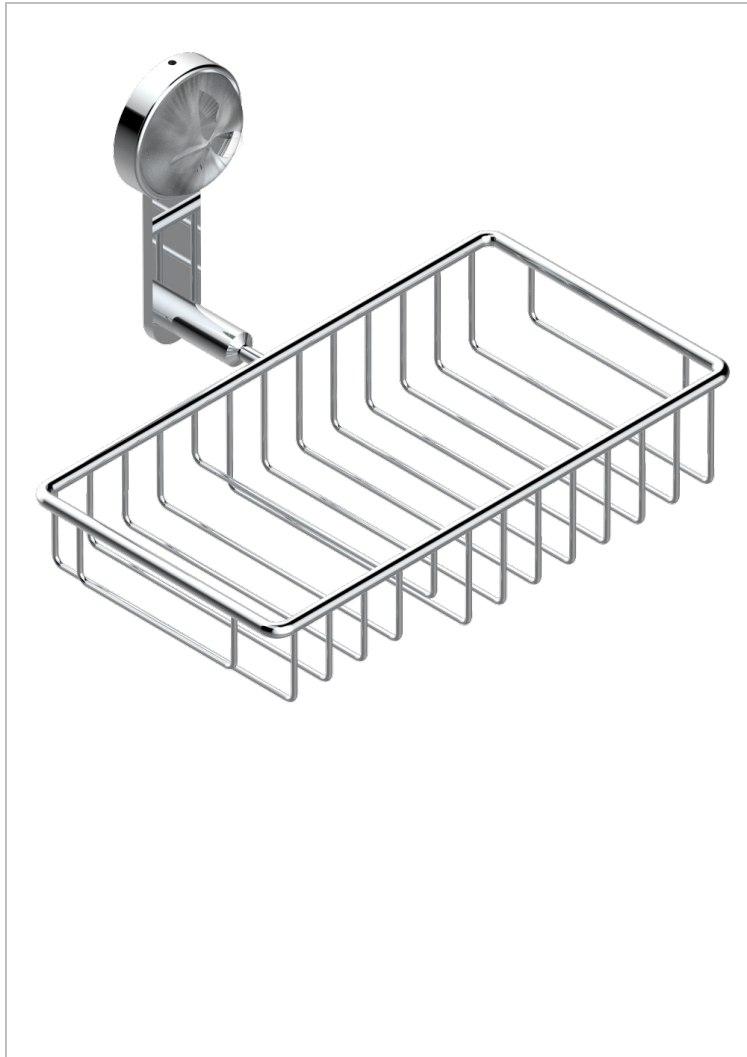

POMME CLEAR SATINY CRYSTAL

A42-2620

Soap and sponge holder, wall mounted

THG[®]
PARIS

CHARACTERISTIC

- Pomme Clear satiny crystal
- Soap and sponge holder, wall mounted

AVAILABLE FINITIONS

Black ceram - D30
Blush PVD - H62
Brass color PVD - H49
Brown bronze color PVD - F33
Chrome polished - A02
Chrome polished / gold polished - G02

Copper antique matt, coated - H07
Gold color PVD - H52
Gold mat - F07
Gold polished - F01
Graphite PVD - H64
Light coated bronze - D01

Matt Umber PVD - H67
Matt blush PVD - H60
Matt brass color PVD - H50
Matt brown bronze color PVD - F34
Matt chrome (American satin) - C02
Matt gold color PVD - H53

Matt graphite PVD - H65
Matt nickel (American satin) - C01
Matt nickel color PVD - H56
Nickel antique / Sovereign - H28
Nickel color PVD - H55
Nickel polished - B01

Soft gold - F30
Soft matt gold - F31
Umber PVD - H66