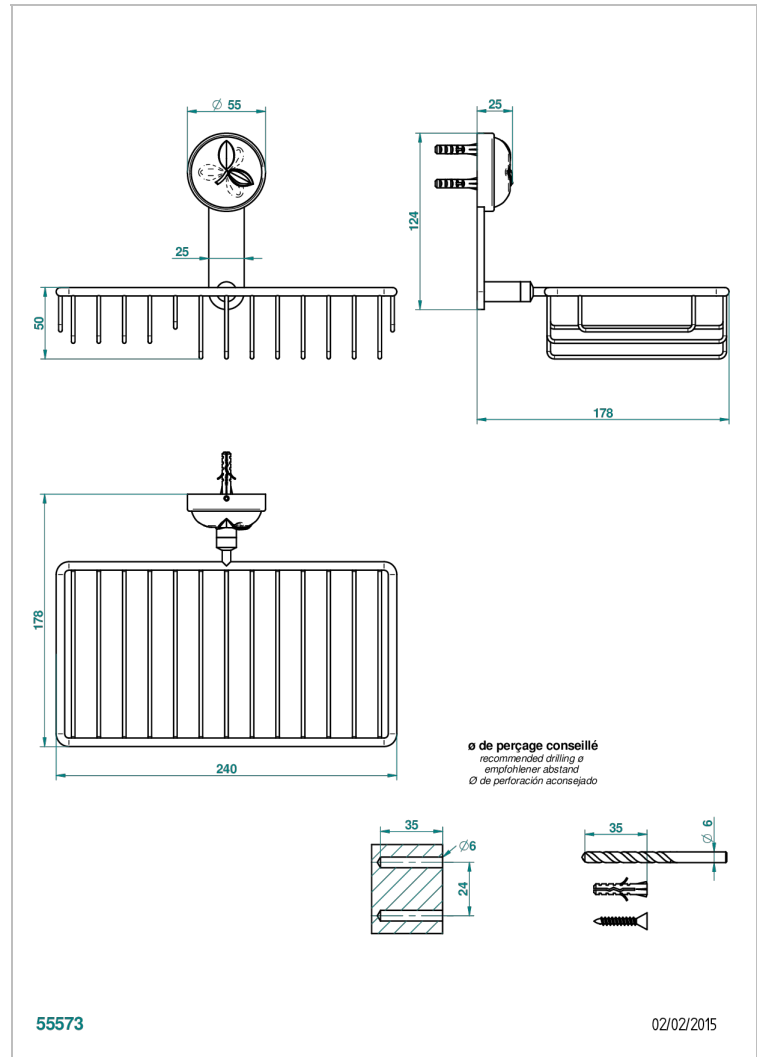

POMME CLEAR SATINY CRYSTAL

A42-2620

Soap and sponge holder, wall mounted

THG[®]
PARIS

CHARACTERISTIC

- Pomme Clear satiny crystal
- Soap and sponge holder, wall mounted

AVAILABLE FINITIONS

Black ceram - D30
Blush PVD - H62
Brass color PVD - H49
Brown bronze color PVD - F33
Chrome polished - A02
Chrome polished / gold polished - G02