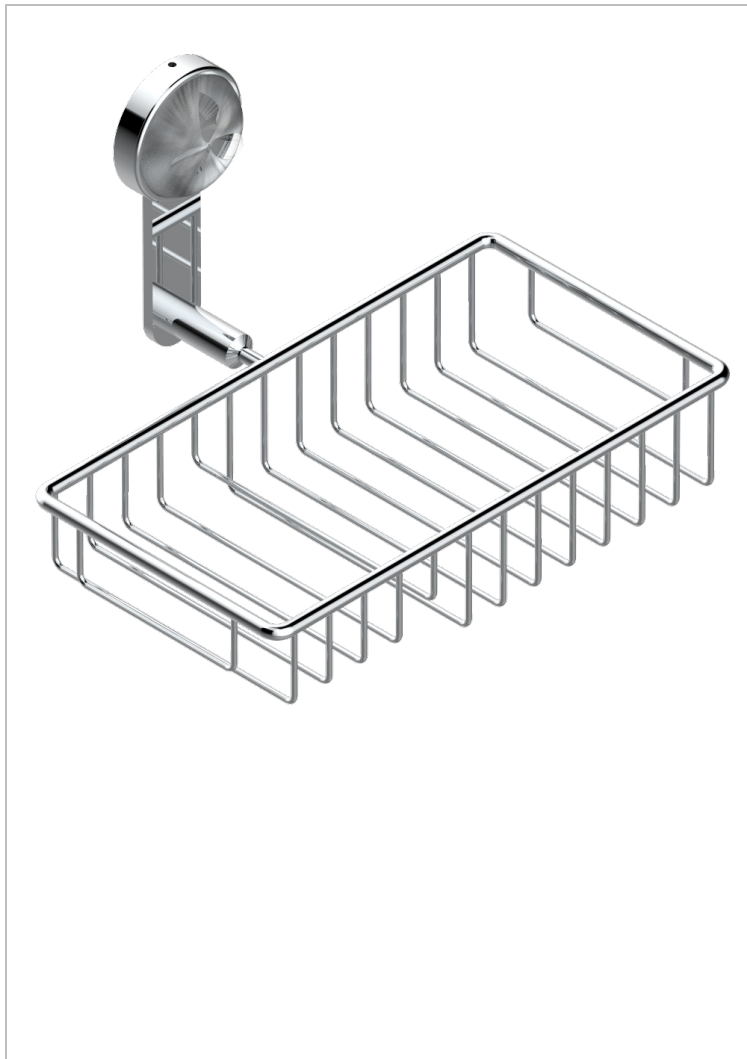

POMME CLEAR SATINY CRYSTAL

A42-2620

Soap and sponge holder, wall mounted

THG[®]
PARIS

CHARACTERISTIC

- Pomme Clear satiny crystal
- Soap and sponge holder, wall mounted

AVAILABLE FINITIONS

Black ceram - D30
Blush PVD - H62
Brass color PVD - H49
Brown bronze color PVD - F33
Chrome polished - A02
Chrome polished / gold polished - G02

Copper antique matt, coated - H07
Gold color PVD - H52
Gold mat - F07
Gold polished - F01
Graphite PVD - H64
Light coated bronze - D01

Matt Umber PVD - H67
Matt blush PVD - H60
Matt brass color PVD - H50
Matt brown bronze color PVD - F34
Matt chrome (American satin) - C02
Matt gold color PVD - H53

Matt graphite PVD - H65
Matt nickel (American satin) - C01
Matt nickel color PVD - H56
Nickel antique / Sovereign - H28
Nickel color PVD - H55
Nickel polished - B01

Soft gold - F30
Soft matt gold - F31
Umber PVD - H66