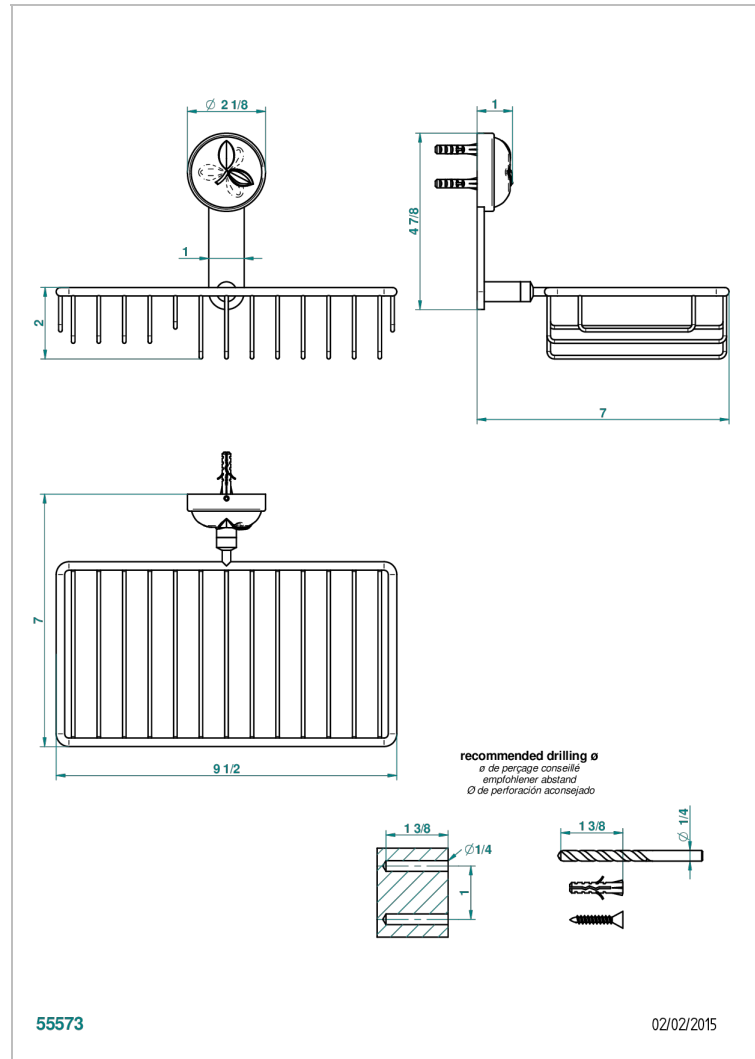

POMME CLEAR SATINY CRYSTAL

A42-2620

Soap and sponge holder, wall mounted

THG[®]
PARIS

CHARACTERISTIC

- Pomme Clear satiny crystal
- Soap and sponge holder, wall mounted

AVAILABLE FINITIONS

Black ceram - D30
Blush PVD - H62
Brass color PVD - H49
Brown bronze color PVD - F33
Chrome polished - A02
Chrome polished / gold polished - G02