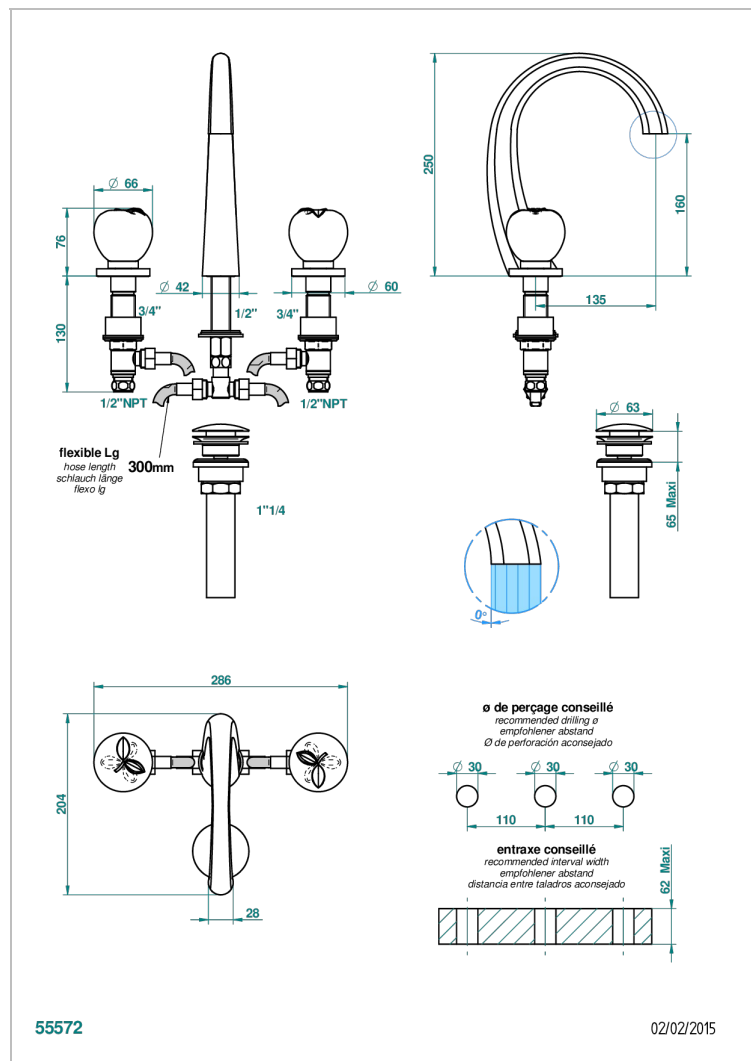

# POMME CRISTAL LUSTROSO DORADO

THG<sup>®</sup>  
PARIS

A46-151/US

Rim mounted 3-hole basin mixer with waste

## CARACTERÍSTICAS

- Pomme cristal lustroso dorado
- Rim mounted 3-hole basin mixer with waste