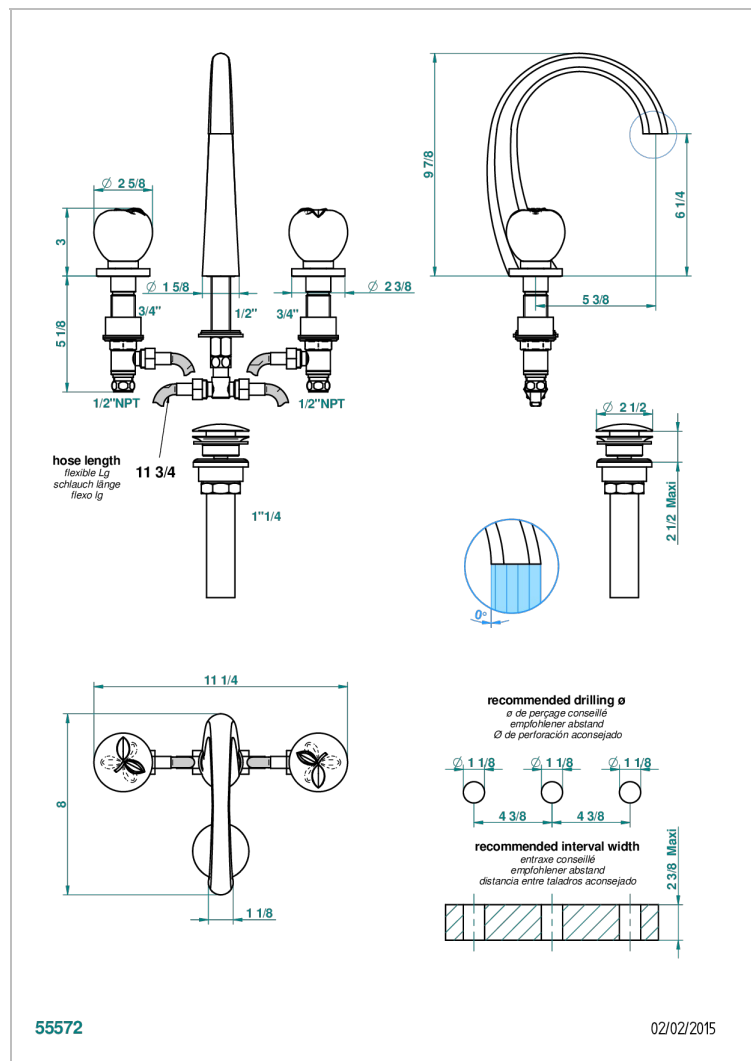

POMME GOLD LUSTER CRYSTAL

A46-151/US

Widespread lavatory set with drain

CHARACTERISTIC

- Pomme Gold luster crystal
- Widespread lavatory set with drain

TECHNICAL SPECS

- Recommandé : 3 bars (max. 5 bars) - Advised : 43,5 psi (max. 72 psi)
- 5,7 l/min à 3 bars (1.5 gpm at 43.5 psi)