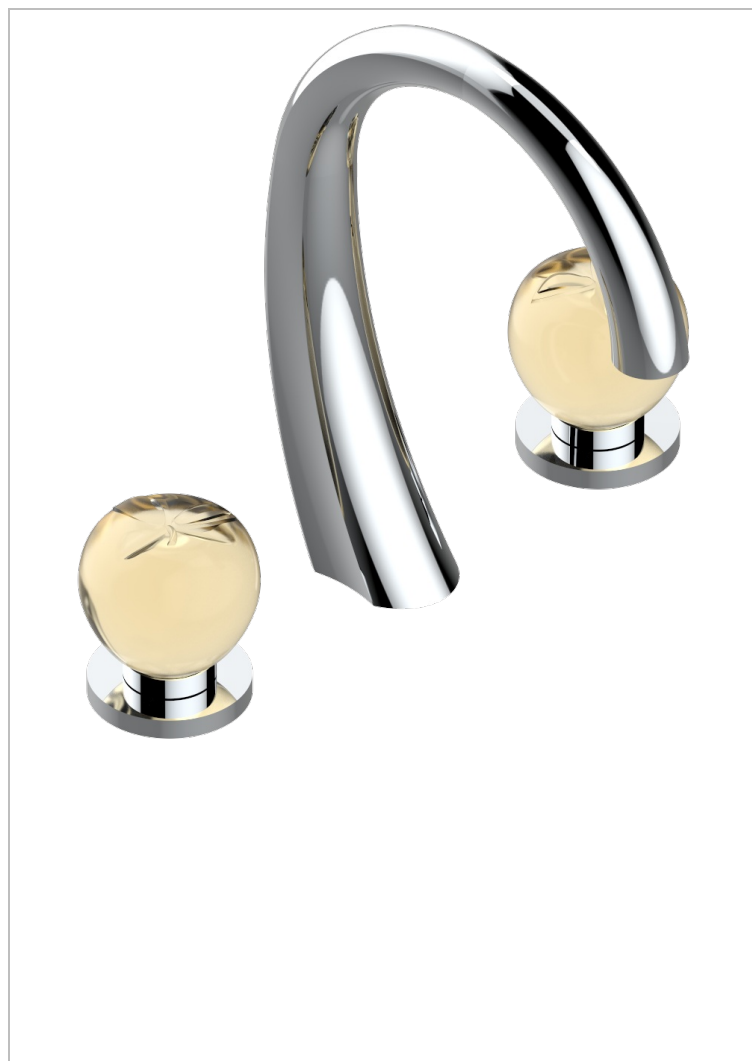

POMME GOLD LUSTER CRYSTAL

A46-151/US

Widespread lavatory set with drain

CHARACTERISTIC

- Pomme Gold luster crystal
- Widespread lavatory set with drain

TECHNICAL SPECS

- Recommandé : 3 bars (max. 5 bars) - Advised : 43,5 psi (max. 72 psi)
- 5,7 l/min à 3 bars (1.5 gpm at 43.5 psi)

AVAILABLE FINITIONS

Black ceram - D30

Blush PVD - H62

Brass color PVD - H49

Brown bronze color PVD - F33

Chrome polished - A02

Chrome polished / gold polished - G02

Copper antique matt, coated - H07

Matt brown bronze color PVD - F34

Matt chrome (American satin) - C02

Matt gold color PVD - H53

Matt graphite PVD - H65

Matt nickel (American satin) - C01

Matt nickel color PVD - H56

Nickel antique / Sovereign - H28

Nickel color PVD - H55

Nickel polished - B01

Soft gold - F30

Soft matt gold - F31

Umber PVD - H66