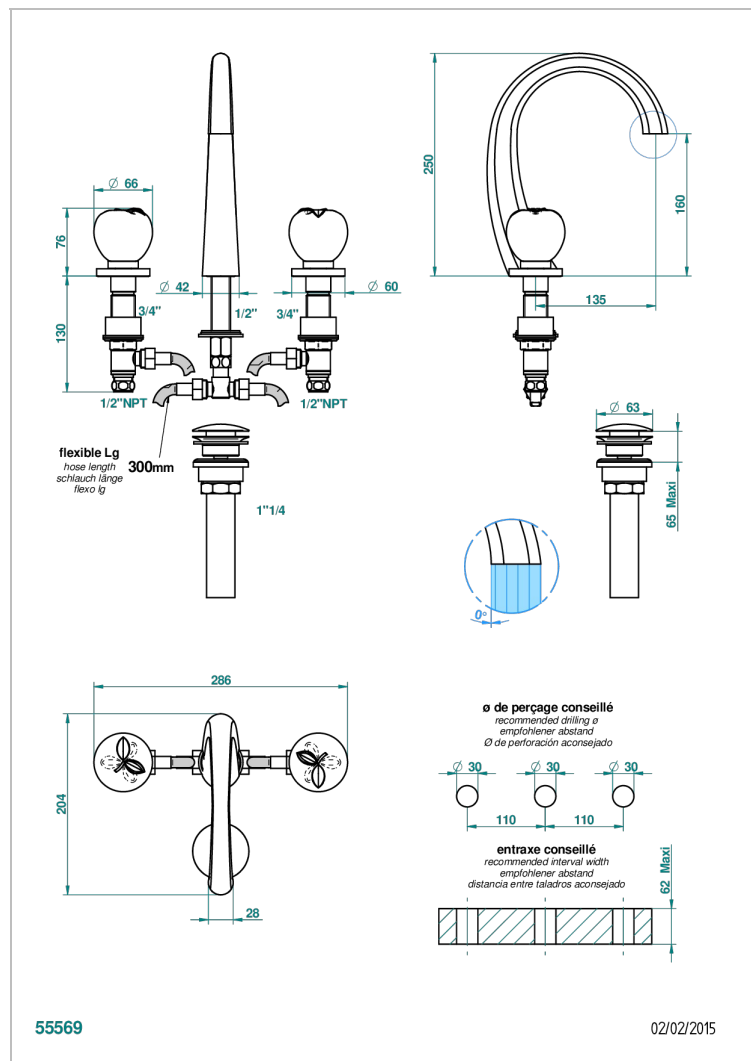

POMME CLEAR SATINY CRYSTAL

A42-151/US

Widespread lavatory set with drain

CHARACTERISTIC

- Pomme Clear satiny crystal
- Widespread lavatory set with drain

TECHNICAL SPECS

- Recommandé : 3 bars (max. 5 bars) - Advised : 43,5 psi (max. 72 psi)
- 5,7 l/min à 3 bars (1.5 gpm at 43.5 psi)