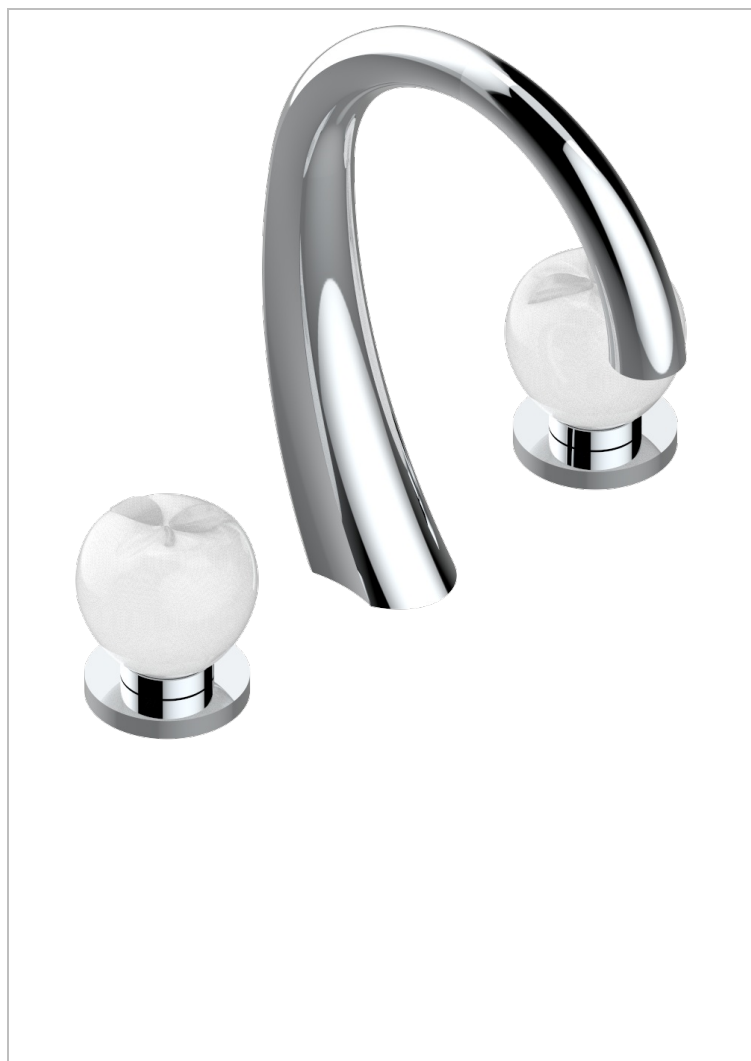

POMME CLEAR SATINY CRYSTAL

A42-151/US

Widespread lavatory set with drain

CHARACTERISTIC

- Pomme Clear satiny crystal
- Widespread lavatory set with drain

TECHNICAL SPECS

- Recommandé : 3 bars (max. 5 bars) - Advised : 43,5 psi (max. 72 psi)
- 5,7 l/min à 3 bars (1.5 gpm at 43.5 psi)

AVAILABLE FINITIONS

Black ceram - D30

Blush PVD - H62

Brass color PVD - H49

Brown bronze color PVD - F33

Chrome polished - A02

Chrome polished / gold polished - G02

Copper antique matt, coated - H07

Matt brown bronze color PVD - F34

Matt chrome (American satin) - C02

Matt gold color PVD - H53

Matt graphite PVD - H65

Matt nickel (American satin) - C01

Matt nickel color PVD - H56

Nickel antique / Sovereign - H28

Nickel color PVD - H55

Nickel polished - B01

Soft gold - F30

Soft matt gold - F31

Umber PVD - H66