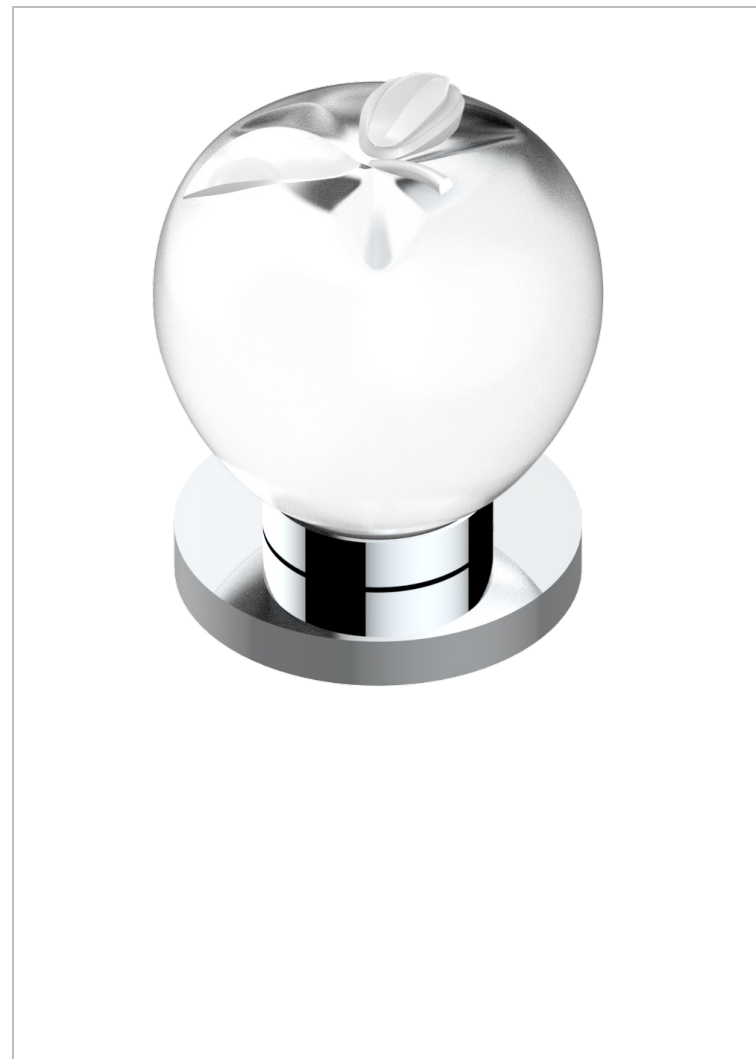

POMME CLEAR SATIN CRYSTAL

A42-50/4/VG

Rim mounted 4 way diverter : 2 inlets and 2 outlets

CHARACTERISTIC

- Pomme Clear satin crystal
- Rim mounted 4 way diverter : 2 inlets and 2 outlets

AVAILABLE FINITIONS

Antique nickel - H28
Black ceram - D30
Blush PVD - H62
Brass color PVD - H49
Brown bronze color PVD - F33
Gold color PVD - H52

Graphite PVD - H64
Lacquered light bronze - D01
Matt Umber PVD - H67
Matt blush PVD - H60
Matt brass color PVD - H50
Matt brown bronze color PVD - F34

Matt chrome - C02
Matt gold - F07
Matt gold color PVD - H53
Matt graphite PVD - H65
Matt nickel (color finish) - C01
Matt nickel color PVD - H56

Nickel color PVD - H55
Polished chrome (color finish) - A02
Polished chrome / Polished gold (color finish) - G02
Polished gold (color finish) - F01
Polished nickel - B01
Soft gold - F30

Soft matt gold - F31
Umber PVD - H66
Varnished matt antique red copper (color finish) - H07