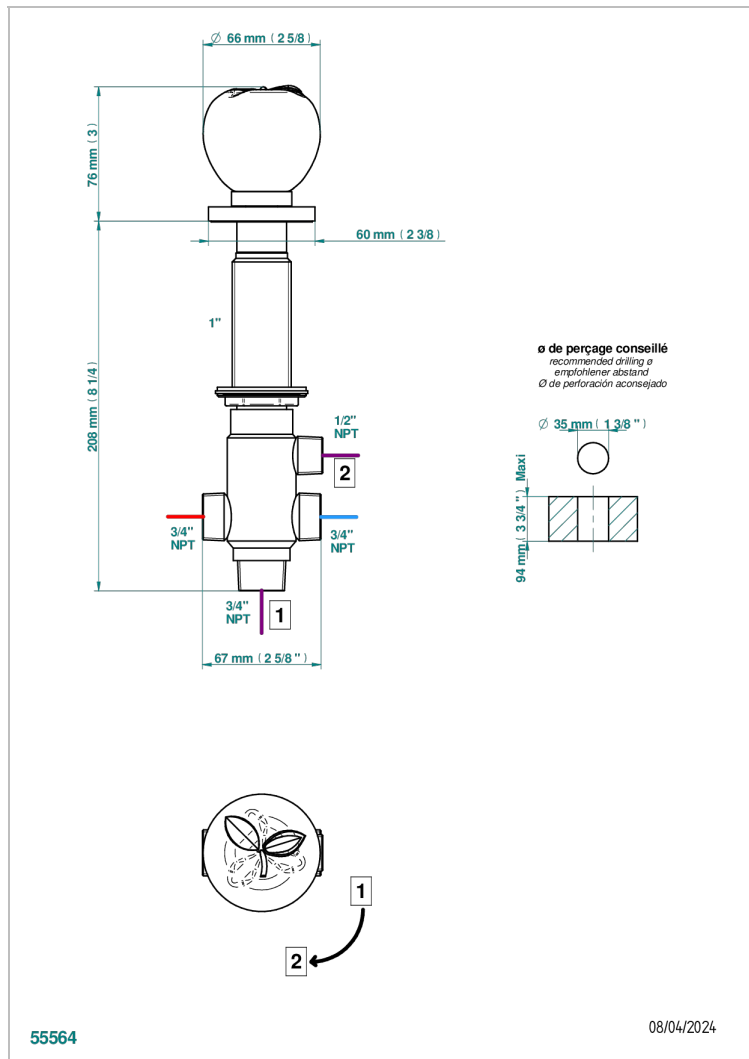

POMME CLEAR SATIN CRYSTAL

A42-50/4/VG

Rim mounted 4 way diverter : 2 inlets and 2 outlets

CHARACTERISTIC

- Pomme Clear satin crystal
- Rim mounted 4 way diverter : 2 inlets and 2 outlets

AVAILABLE FINITIONS